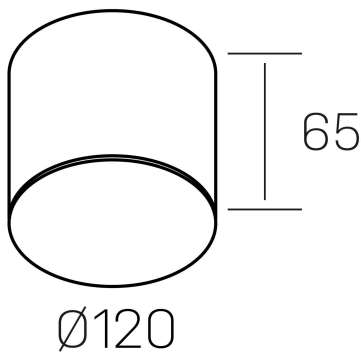

disc mini rocco
K51706.02.SR.WH-WH.OP.ST.8.30

GENERAL DETAILS

INSTALLATION	Surface
FINISHES ALUMINIUM	White-White
OPTIC COVER	Opal
LIGHT DIRECTION	Fixed
INT/EXT IP DEGREE	IP20
MATERIAL	Aluminum
IK DEGREE	IK02
UTILIZATION	Indoor
WARRANTY	3 years

ELECTRICAL DETAILS

LAMP	LED
POWER	12 W
COLOUR TEMPERATURE	3000K
LUMINOUS FLUX	1250 Lm
EFFICACY DIMMING	100 Lm/W
DIMABLE	No Dim
DRIVER	Integrated
CLASS PROTECTION	II
COLOUR RENDERING INDEX	CRI >80
VOLTAGE	220-240 V
FRECUENCIA	50-60 Hz
CURRENT INTENSITY	300 mA
LIFE TIME	35.000 h

GENERAL DIMENSIONS

DIMENSIONS	Ø 120 mm
HEIGHT	h 65 mm
DIMENSIONES DE EMBALAJE	125 × 125 × 95 mm
PESO NETO	0.58

*Please might expect a max.15% figure reduction in finishes other than white