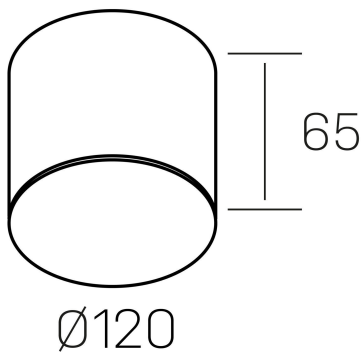

**disc mini rocco**  
K51706.02.SR.WH-WH.OP.ST.8.30

#### GENERAL DETAILS

INSTALLATION	Surface
FINISHES ALUMINIUM	White-White
OPTIC COVER	Opal
LIGHT DIRECTION	Fixed
INT/EXT IP DEGREE	IP20
MATERIAL	Aluminum
IK DEGREE	IK02
UTILIZATION	Indoor
WARRANTY	3 years

#### ELECTRICAL DETAILS

LAMP	LED
POWER	12 W
COLOUR TEMPERATURE	3000K
LUMINOUS FLUX	1250 Lm
EFFICACY DIMMING	100 Lm/W
DIMABLE	No Dim
DRIVER	Integrated
CLASS PROTECTION	II
COLOUR RENDERING INDEX	CRI >80
VOLTAGE	220-240 V
FRECUENCIA	50-60 Hz
CURRENT INTENSITY	300 mA
LIFE TIME	50.000 h

#### GENERAL DIMENSIONS

DIMENSIONS	Ø 120 mm
HEIGHT	h 65 mm
DIMENSIONES DE EMBALAJE	125 × 125 × 95 mm
PESO NETO	0.58

\*Please might expect a max.15% figure reduction in finishes other than white