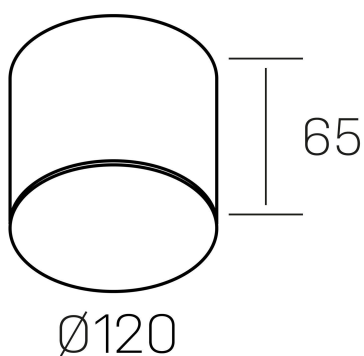

disc mini rocco
K51706.02.SR.BK-BK.OP.ST.8.40

GENERAL DETAILS

INSTALLATION	Surface
FINISHES ALUMINIUM	Black-Black
OPTIC COVER	Opal
LIGHT DIRECTION	Fixed
INT/EXT IP DEGREE	IP20
MATERIAL	Aluminum
IK DEGREE	IK02
UTILIZATION	Indoor
WARRANTY	3 years

ELECTRICAL DETAILS

LAMP	LED
POWER	12 W
COLOUR TEMPERATURE	4000K
LUMINOUS FLUX	1380 Lm
EFFICACY DIMMING	110 Lm/W
DIMABLE	No Dim
DRIVER	Integrated
CLASS PROTECTION	II
COLOUR RENDERING INDEX	CRI >80
VOLTAGE	220-240 V
FRECUENCIA	50-60 Hz
CURRENT INTENSITY	300 mA
LIFE TIME	50.000 h

GENERAL DIMENSIONS

DIMENSIONS	Ø 120 mm
HEIGHT	h 65 mm
DIMENSIONES DE EMBALAJE	125 × 125 × 95 mm
PESO NETO	0.58

*Please might expect a max.15% figure reduction in finishes other than white