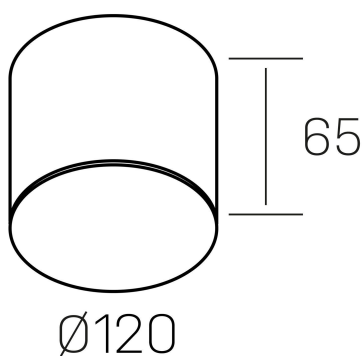

disc mini rocco
K51706.02.SR.BK-BK.OP.ST.8.40

GENERAL DETAILS

INSTALLATION	Surface
FINISHES ALUMINIUM	Black-Black
OPTIC COVER	Opal
LIGHT DIRECTION	Fixed
INT/EXT IP DEGREE	IP20
MATERIAL	Aluminum
IK DEGREE	IK02
UTILIZATION	Indoor
WARRANTY	3 years

ELECTRICAL DETAILS

LAMP	LED
POWER	12 W
COLOUR TEMPERATURE	4000K
LUMINOUS FLUX	1380 Lm
EFFICACY DIMMING	110 Lm/W
DIMABLE	No Dim
DRIVER	Integrated
CLASS PROTECTION	II
COLOUR RENDERING INDEX	CRI >80
VOLTAGE	220-240 V
FRECUENCIA	50-60 Hz
CURRENT INTENSITY	300 mA
LIFE TIME	35.000 h

GENERAL DIMENSIONS

DIMENSIONS	Ø 120 mm
HEIGHT	h 65 mm
DIMENSIONES DE EMBALAJE	125 × 125 × 95 mm
PESO NETO	0.58

*Please might expect a max.15% figure reduction in finishes other than white