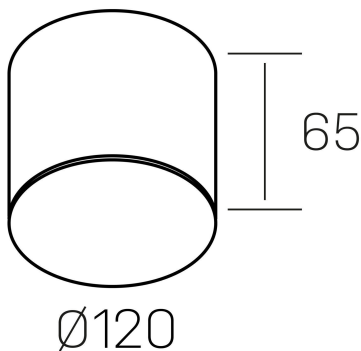

disc mini rocco
K51706.02.SR.BK-BK.OP.ST.8.30

GENERAL DETAILS

INSTALLATION	Surface
FINISHES ALUMINIUM	Black-Black
OPTIC COVER	Opal
LIGHT DIRECTION	Fixed
INT/EXT IP DEGREE	IP20
MATERIAL	Aluminum
IK DEGREE	IK02
UTILIZATION	Indoor
WARRANTY	3 years

ELECTRICAL DETAILS

LAMP	LED
POWER	12 W
COLOUR TEMPERATURE	3000K
LUMINOUS FLUX	1250 Lm
EFFICACY DIMMING	100 Lm/W
DIMABLE	No Dim
DRIVER	Integrated
CLASS PROTECTION	II
COLOUR RENDERING INDEX	CRI >80
VOLTAGE	220-240 V
FRECUENCIA	50-60 Hz
CURRENT INTENSITY	300 mA
LIFE TIME	50.000 h

GENERAL DIMENSIONS

DIMENSIONS	Ø 120 mm
HEIGHT	h 65 mm
DIMENSIONES DE EMBALAJE	125 × 125 × 95 mm
PESO NETO	0.58

*Please might expect a max.15% figure reduction in finishes other than white