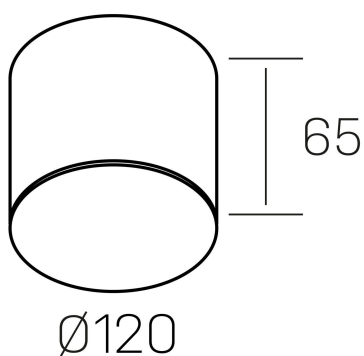

**disc mini rocco**  
K51706.02.SR.BK-BK.OP.ST.8.30

#### GENERAL DETAILS

INSTALLATION	Surface
FINISHES ALUMINIUM	Black-Black
OPTIC COVER	Opal
LIGHT DIRECTION	Fixed
INT/EXT IP DEGREE	IP20
MATERIAL	Aluminum
IK DEGREE	IK02
UTILIZATION	Indoor
WARRANTY	3 years

#### ELECTRICAL DETAILS

LAMP	LED
POWER	12 W
COLOUR TEMPERATURE	3000K
LUMINOUS FLUX	1250 Lm
EFFICACY DIMMING	100 Lm/W
DIMABLE	No Dim
DRIVER	Integrated
CLASS PROTECTION	II
COLOUR RENDERING INDEX	CRI >80
VOLTAGE	220-240 V
FRECUENCIA	50-60 Hz
CURRENT INTENSITY	300 mA
LIFE TIME	35.000 h

#### GENERAL DIMENSIONS

DIMENSIONS	Ø 120 mm
HEIGHT	h 65 mm
DIMENSIONES DE EMBALAJE	125 × 125 × 95 mm
PESO NETO	0.58

\*Please might expect a max.15% figure reduction in finishes other than white