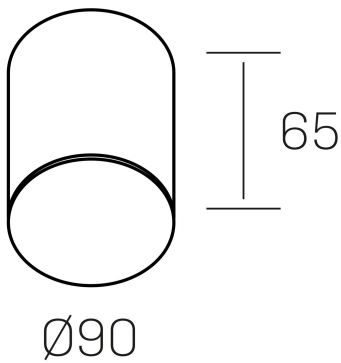

disc mini rocco
K51706.01.SR.WH-WH.OP.ST.8.40

GENERAL DETAILS

INSTALLATION	Surface
FINISHES ALUMINIUM	White-White
OPTIC COVER	Opal
LIGHT DIRECTION	Fixed
INT/EXT IP DEGREE	IP20
MATERIAL	Aluminum
IK DEGREE	IK02
UTILIZATION	Indoor
WARRANTY	5 years

ELECTRICAL DETAILS

LAMP	LED
POWER	8 W
COLOUR TEMPERATURE	4000K
LUMINOUS FLUX	845 Lm
EFFICACY DIMMING	100 Lm/W
DIMABLE	No Dim
DRIVER	Integrated
CLASS PROTECTION	II
COLOUR RENDERING INDEX	CRI >80
VOLTAGE	220-240 V
FRECUENCIA	50-60 Hz
CURRENT INTENSITY	300 mA
LIFE TIME	50.000 h

GENERAL DIMENSIONS

DIMENSIONS	Ø 90 mm
HEIGHT	h 65 mm
DIMENSIONES DE EMBALAJE	95 × 95 × 95 mm
PESO NETO	0.37

*Please might expect a max.15% figure reduction in finishes other than white