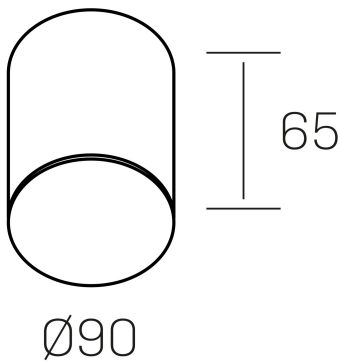

**disc mini rocco**  
K51706.01.SR.WH-WH.OP.ST.8.40

#### GENERAL DETAILS

INSTALLATION	Surface
FINISHES ALUMINIUM	White-White
OPTIC COVER	Opal
LIGHT DIRECTION	Fixed
INT/EXT IP DEGREE	IP20
MATERIAL	Aluminum
IK DEGREE	IK02
UTILIZATION	Indoor
WARRANTY	3 years

#### ELECTRICAL DETAILS

LAMP	LED
POWER	8 W
COLOUR TEMPERATURE	4000K
LUMINOUS FLUX	845 Lm
EFFICACY DIMMING	100 Lm/W
DIMABLE	No Dim
DRIVER	Integrated
CLASS PROTECTION	II
COLOUR RENDERING INDEX	CRI >80
VOLTAGE	220-240 V
FRECUENCIA	50-60 Hz
CURRENT INTENSITY	300 mA
LIFE TIME	35.000 h

#### GENERAL DIMENSIONS

DIMENSIONS	Ø 90 mm
HEIGHT	h 65 mm
DIMENSIONES DE EMBALAJE	95 × 95 × 95 mm
PESO NETO	0.37

\*Please might expect a max.15% figure reduction in finishes other than white