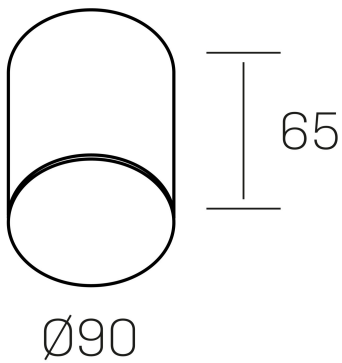

disc mini rocco
K51706.01.SR.WH-WH.OP.ST.8.30

GENERAL DETAILS

INSTALLATION	Surface
FINISHES ALUMINIUM	White-White
OPTIC COVER	Opal
LIGHT DIRECTION	Fixed
INT/EXT IP DEGREE	IP20
MATERIAL	Aluminum
IK DEGREE	IK02
UTILIZATION	Indoor
WARRANTY	3 years

ELECTRICAL DETAILS

LAMP	LED
POWER	8 W
COLOUR TEMPERATURE	3000K
LUMINOUS FLUX	760 Lm
EFFICACY DIMMING	90 Lm/W
DIMABLE	No Dim
DRIVER	Integrated
CLASS PROTECTION	II
COLOUR RENDERING INDEX	CRI >80
VOLTAGE	220-240 V
FRECUENCIA	50-60 Hz
CURRENT INTENSITY	300 mA
LIFE TIME	50.000 h

GENERAL DIMENSIONS

DIMENSIONS	Ø 90 mm
HEIGHT	h 65 mm
DIMENSIONES DE EMBALAJE	95 × 95 × 95 mm
PESO NETO	0.37

*Please might expect a max.15% figure reduction in finishes other than white