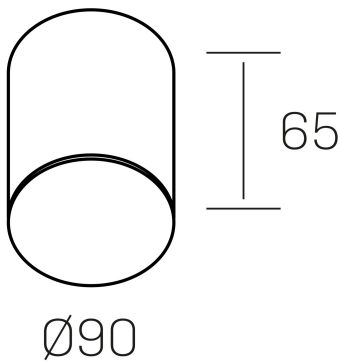

disc mini rocco
K51706.01.SR.WH-WH.OP.ST.8.30

GENERAL DETAILS

INSTALLATION	Surface
FINISHES ALUMINIUM	White-White
OPTIC COVER	Opal
LIGHT DIRECTION	Fixed
INT/EXT IP DEGREE	IP20
MATERIAL	Aluminum
IK DEGREE	IK02
UTILIZATION	Indoor
WARRANTY	3 years

ELECTRICAL DETAILS

LAMP	LED
POWER	8 W
COLOUR TEMPERATURE	3000K
LUMINOUS FLUX	760 Lm
EFFICACY DIMMING	90 Lm/W
DIMABLE	No Dim
DRIVER	Integrated
CLASS PROTECTION	II
COLOUR RENDERING INDEX	CRI >80
VOLTAGE	220-240 V
FRECUENCIA	50-60 Hz
CURRENT INTENSITY	300 mA
LIFE TIME	35.000 h

GENERAL DIMENSIONS

DIMENSIONS	Ø 90 mm
HEIGHT	h 65 mm
DIMENSIONES DE EMBALAJE	95 × 95 × 95 mm
PESO NETO	0.37

*Please might expect a max.15% figure reduction in finishes other than white