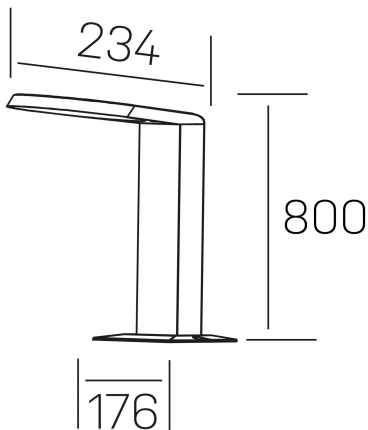

mike floor
K60.7000.03.FL.DG-DG.ST.8.30

GENERAL DETAILS

INSTALLATION	Floor
FINISHES ALUMINIUM	Dark Grey-Dark Grey
LIGHT DIRECTION	Fixed
INT/EXT IP DEGREE	IP 54
MATERIAL	Aluminum
IK DEGREE	IK08
UTILIZATION	Outdoor
WARRANTY	3 years

ELECTRICAL DETAILS

LAMP	LED
POWER	7 W
COLOUR TEMPERATURE	3000K
LUMINOUS FLUX	280 Lm
EFFICACY DIMMING	40 Lm/W
DIMABLE	No Dim
DRIVER	Integrated
CLASS PROTECTION	I
COLOUR RENDERING INDEX	CRI >80
VOLTAGE	220-240 V
FRECUENCIA	50-60 Hz
CURRENT INTENSITY	300 mA
LIFE TIME	50.000 h

GENERAL DIMENSIONS

DIMENSIONS	176×234 mm
HEIGHT	h 800 mm
DIMENSIONES DE EMBALAJE	N/A
PESO NETO	1.92

*Please might expect a max.15% figure reduction in finishes other than white