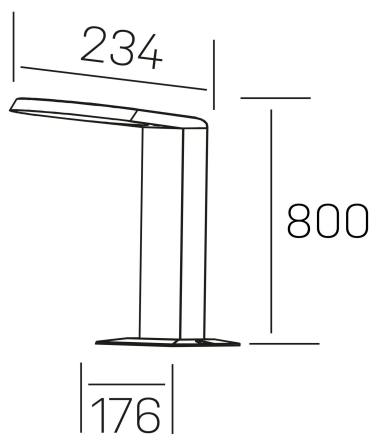

**mike floor**  
K60.7000.03.FL.DG-DG.ST.8.30

#### GENERAL DETAILS

INSTALLATION	Floor
FINISHES ALUMINIUM	Dark Grey-Dark Grey
LIGHT DIRECTION	Fixed
INT/EXT IP DEGREE	IP 54
MATERIAL	Aluminum
IK DEGREE	IK08
UTILIZATION	Outdoor
WARRANTY	3 years

#### ELECTRICAL DETAILS

LAMP	LED
POWER	7 W
COLOUR TEMPERATURE	3000K
LUMINOUS FLUX	280 Lm
EFFICACY DIMMING	40 Lm/W
DIMABLE	No Dim
DRIVER	Integrated
CLASS PROTECTION	I
COLOUR RENDERING INDEX	CRI >80
VOLTAGE	220-240 V
FRECUENCIA	50-60 Hz
CURRENT INTENSITY	300 mA
LIFE TIME	35.000 h

#### GENERAL DIMENSIONS

DIMENSIONS	176×234 mm
HEIGHT	h 800 mm
DIMENSIONES DE EMBALAJE	N/A
PESO NETO	1.92

\*Please might expect a max.15% figure reduction in finishes other than white