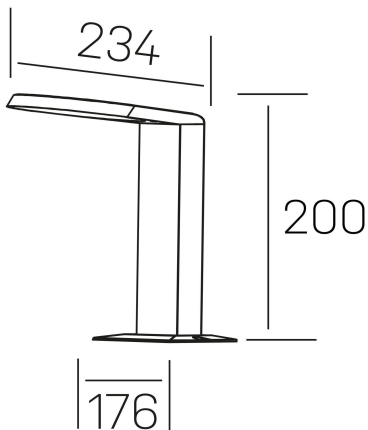

mike floor
K60.7000.01.FL.DG-DG.ST.8.30

GENERAL DETAILS

INSTALLATION	Floor
FINISHES ALUMINIUM	Dark Grey-Dark Grey
LIGHT DIRECTION	Fixed
INT/EXT IP DEGREE	IP 54
MATERIAL	Aluminum
IK DEGREE	IK08
UTILIZATION	Outdoor
WARRANTY	3 years

ELECTRICAL DETAILS

LAMP	LED
POWER	7 W
COLOUR TEMPERATURE	3000K
LUMINOUS FLUX	280 Lm
EFFICACY DIMMING	40 Lm/W
DIMABLE	No Dim
DRIVER	Integrated
CLASS PROTECTION	I
COLOUR RENDERING INDEX	CRI >80
VOLTAGE	220-240 V
FRECUENCIA	50-60 Hz
CURRENT INTENSITY	300 mA
LIFE TIME	35.000 h

GENERAL DIMENSIONS

DIMENSIONS	176×234 mm
HEIGHT	h 200 mm
DIMENSIONES DE EMBALAJE	N/A
PESO NETO	0.94

*Please might expect a max.15% figure reduction in finishes other than white