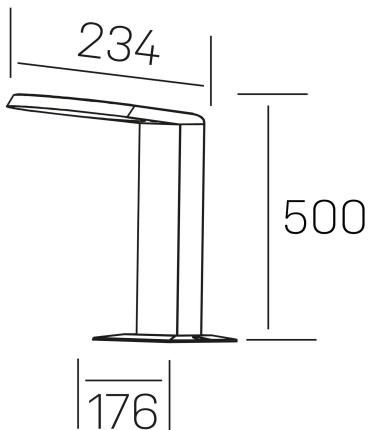

**mike floor**  
K60.7000.02.FL.DG-DG.ST.8.30

#### GENERAL DETAILS

INSTALLATION	Floor
FINISHES ALUMINIUM	Dark Grey-Dark Grey
LIGHT DIRECTION	Fixed
INT/EXT IP DEGREE	IP 54
MATERIAL	Aluminum
IK DEGREE	IK08
UTILIZATION	Outdoor
WARRANTY	3 years

#### ELECTRICAL DETAILS

LAMP	LED
POWER	7 W
COLOUR TEMPERATURE	3000K
LUMINOUS FLUX	280 Lm
EFFICACY DIMMING	40 Lm/W
DIMABLE	No Dim
DRIVER	Integrated
CLASS PROTECTION	I
COLOUR RENDERING INDEX	CRI >80
VOLTAGE	220-240 V
FRECUENCIA	50-60 Hz
CURRENT INTENSITY	300 mA
LIFE TIME	50.000 h

#### GENERAL DIMENSIONS

DIMENSIONS	176×234 mm
HEIGHT	h 500 mm
DIMENSIONES DE EMBALAJE	N/A
PESO NETO	1.38

\*Please might expect a max.15% figure reduction in finishes other than white