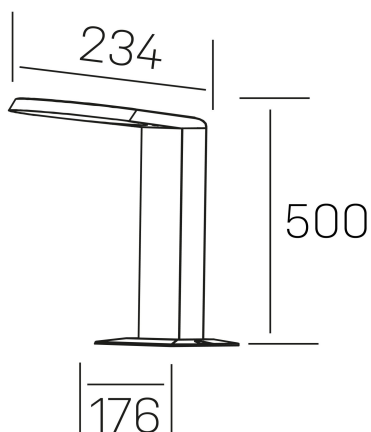

**mike floor**  
K60.7000.02.FL.DG-DG.ST.8.30

#### GENERAL DETAILS

INSTALLATION	Floor
FINISHES ALUMINIUM	Dark Grey-Dark Grey
LIGHT DIRECTION	Fixed
INT/EXT IP DEGREE	IP 54
MATERIAL	Aluminum
IK DEGREE	IK08
UTILIZATION	Outdoor
WARRANTY	3 years

#### ELECTRICAL DETAILS

LAMP	LED
POWER	7 W
COLOUR TEMPERATURE	3000K
LUMINOUS FLUX	280 Lm
EFFICACY DIMMING	40 Lm/W
DIMABLE	No Dim
DRIVER	Integrated
CLASS PROTECTION	I
COLOUR RENDERING INDEX	CRI >80
VOLTAGE	220-240 V
FRECUENCIA	50-60 Hz
CURRENT INTENSITY	300 mA
LIFE TIME	35.000 h

#### GENERAL DIMENSIONS

DIMENSIONS	176×234 mm
HEIGHT	h 500 mm
DIMENSIONES DE EMBALAJE	N/A
PESO NETO	1.38

\*Please might expect a max.15% figure reduction in finishes other than white