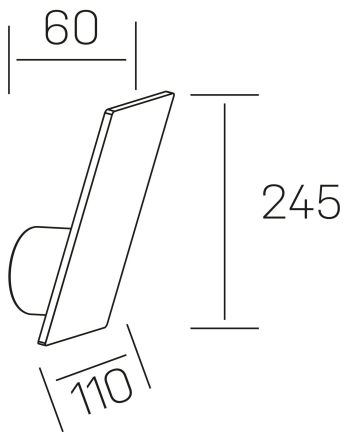

meso
K50706.01.WS.BK-BK.ST.9.30

GENERAL DETAILS

INSTALLATION	Wall Surface
FINISHES ALUMINIUM	Black-Black
LIGHT DIRECTION	Fixed
INT/EXT IP DEGREE	IP 44
MATERIAL	Aluminum
IK DEGREE	IK05
UTILIZATION	Indoor
WARRANTY	3 years

ELECTRICAL DETAILS

LAMP	LED
POWER	10W
COLOUR TEMPERATURE	3000K
LUMINOUS FLUX	590 lm
EFFICACY DIMMING	72 Lm/W
DIMABLE	No Dim
DRIVER	Integrated
CLASS PROTECTION	I
COLOUR RENDERING INDEX	CRI>90
VOLTAGE	220-240 V
FRECUENCIA	50-60 Hz
CURRENT INTENSITY	500mA
LIFE TIME	35.000 h

GENERAL DIMENSIONS

DIMENSIONS	110×66 mm
HEIGHT	h 245 mm
DIMENSIONES DE EMBALAJE	120 × 65 × 255 mm
PESO NETO	0.68

*Please might expect a max.15% figure reduction in finishes other than white