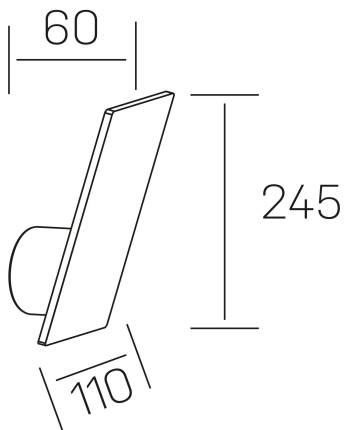

meso
K50706.01.WS.BK-BK.ST.9.30

GENERAL DETAILS

| | |
|--------------------|--------------|
| INSTALLATION | Wall Surface |
| FINISHES ALUMINIUM | Black-Black |
| LIGHT DIRECTION | Fixed |
| INT/EXT IP DEGREE | IP 44 |
| MATERIAL | Aluminum |
| IK DEGREE | IK05 |
| UTILIZATION | Indoor |
| WARRANTY | 3 years |

ELECTRICAL DETAILS

| | |
|------------------------|------------|
| LAMP | LED |
| POWER | 10W |
| COLOUR TEMPERATURE | 3000K |
| LUMINOUS FLUX | 590 lm |
| EFFICACY DIMMING | 72 Lm/W |
| DIMABLE | No Dim |
| DRIVER | Integrated |
| CLASS PROTECTION | I |
| COLOUR RENDERING INDEX | CRI>90 |
| VOLTAGE | 220-240 V |
| FRECUENCIA | 50-60 Hz |
| CURRENT INTENSITY | 500 mA |
| LIFE TIME | 50.000 h |

GENERAL DIMENSIONS

| | |
|-------------------------|-------------------|
| DIMENSIONS | 110×66 mm |
| HEIGHT | h 245 mm |
| DIMENSIONES DE EMBALAJE | 120 × 65 × 255 mm |
| PESO NETO | 0.68 |

*Please might expect a max.15% figure reduction in finishes other than white