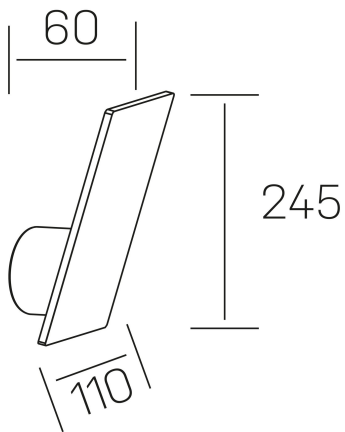

**meso**  
K50706.01.WS.WH-WH.ST.9.30

#### GENERAL DETAILS

INSTALLATION	Wall Surface
FINISHES ALUMINIUM	White-White
LIGHT DIRECTION	Fixed
INT/EXT IP DEGREE	IP 44
MATERIAL	Aluminum
IK DEGREE	IK05
UTILIZATION	Indoor
WARRANTY	3 years

#### ELECTRICAL DETAILS

LAMP	LED
POWER	10W
COLOUR TEMPERATURE	3000K
LUMINOUS FLUX	590 lm
EFFICACY DIMMING	72 Lm/W
DIMABLE	No Dim
DRIVER	Integrated
CLASS PROTECTION	I
COLOUR RENDERING INDEX	CRI>90
VOLTAGE	220-240 V
FRECUENCIA	50-60 Hz
CURRENT INTENSITY	500mA
LIFE TIME	35.000 h

#### GENERAL DIMENSIONS

DIMENSIONS	110×66 mm
HEIGHT	h 245 mm
DIMENSIONES DE EMBALAJE	120 × 65 × 255 mm
PESO NETO	0.68

\*Please might expect a max.15% figure reduction in finishes other than white