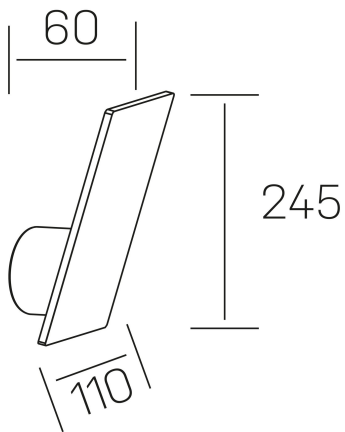

meso
K50706.01.WS.WH-WH.ST.9.30

GENERAL DETAILS

INSTALLATION	Wall Surface
FINISHES ALUMINIUM	White-White
LIGHT DIRECTION	Fixed
INT/EXT IP DEGREE	IP 44
MATERIAL	Aluminum
IK DEGREE	IK05
UTILIZATION	Indoor
WARRANTY	3 years

ELECTRICAL DETAILS

LAMP	LED
POWER	10W
COLOUR TEMPERATURE	3000K
LUMINOUS FLUX	590 lm
EFFICACY DIMMING	72 Lm/W
DIMABLE	No Dim
DRIVER	Integrated
CLASS PROTECTION	I
COLOUR RENDERING INDEX	CRI>90
VOLTAGE	220-240 V
FRECUENCIA	50-60 Hz
CURRENT INTENSITY	500 mA
LIFE TIME	50.000 h

GENERAL DIMENSIONS

DIMENSIONS	110×66 mm
HEIGHT	h 245 mm
DIMENSIONES DE EMBALAJE	120 × 65 × 255 mm
PESO NETO	0.68

*Please might expect a max.15% figure reduction in finishes other than white