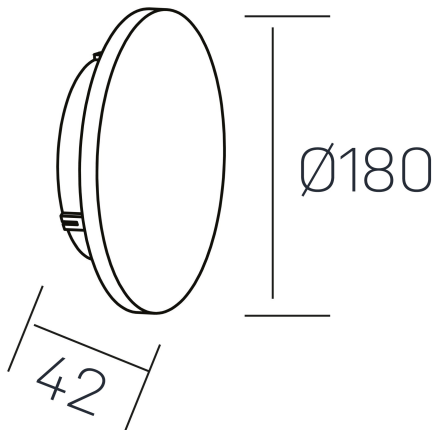

#### GENERAL DETAILS

INSTALLATION	Wall Surface
FINISHES ALUMINIUM	Black-Black
LIGHT DIRECTION	Fixed
INT/EXT IP DEGREE	IP 23
MATERIAL	Aluminum
IK DEGREE	IK05
UTILIZATION	Indoor
WARRANTY	3 years

#### ELECTRICAL DETAILS

LAMP	LED
POWER	12 W
COLOUR TEMPERATURE	3000K
LUMINOUS FLUX	80 Lm/W
EFFICACY DIMMING	80 Lm/W
DIMABLE	No Dim
DRIVER	Integrated
CLASS PROTECTION	II
COLOUR RENDERING INDEX	CRI >80
VOLTAGE	220-240 V
FRECUENCIA	50-60 Hz
CURRENT INTENSITY	300 mA
LIFE TIME	50.000 h

#### GENERAL DIMENSIONS

DIMENSIONS	Ø 180 mm
HEIGHT	h 42 mm
DIMENSIONES DE EMBALAJE	190 × 190 × 50 mm
PESO NETO	0.66

\*Please might expect a max.15% figure reduction in finishes other than white