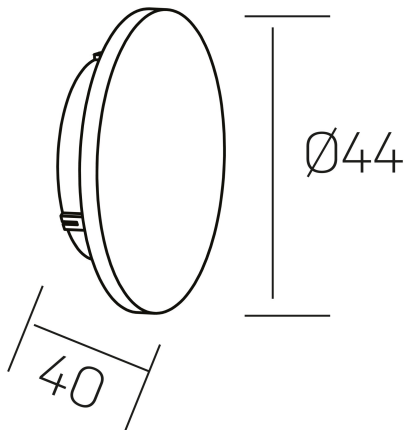

marvin
K50707.01.WS.BK-BK.ST.8.30

GENERAL DETAILS

INSTALLATION	Wall Surface
FINISHES ALUMINIUM	Black-Black
LIGHT DIRECTION	Fixed
INT/EXT IP DEGREE	IP 23
MATERIAL	Aluminum
IK DEGREE	IK05
UTILIZATION	Indoor
WARRANTY	3 years

ELECTRICAL DETAILS

LAMP	LED
POWER	12 W
COLOUR TEMPERATURE	3000K
LUMINOUS FLUX	80 Lm/W
EFFICACY DIMMING	80 Lm/W
DIMABLE	No Dim
DRIVER	Integrated
CLASS PROTECTION	II
COLOUR RENDERING INDEX	CRI >80
VOLTAGE	220-240 V
FRECUENCIA	50-60 Hz
CURRENT INTENSITY	300 mA
LIFE TIME	35.000 h

GENERAL DIMENSIONS

DIMENSIONS	Ø 180 mm
HEIGHT	h 42 mm
DIMENSIONES DE EMBALAJE	190 × 190 × 50 mm
PESO NETO	0.66

*Please might expect a max.15% figure reduction in finishes other than white