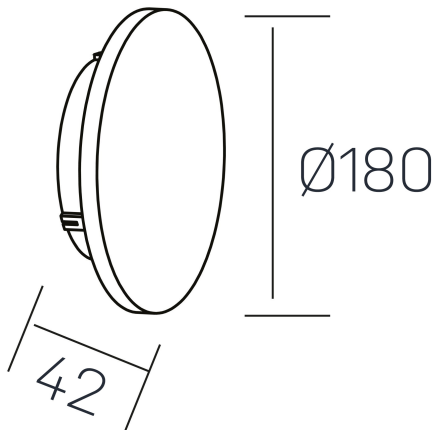

marvin
K50707.01.WS.BK-BK.ST.8.30

GENERAL DETAILS

INSTALLATION	Wall Surface
FINISHES ALUMINIUM	Black-Black
LIGHT DIRECTION	Fixed
INT/EXT IP DEGREE	IP 23
MATERIAL	Aluminum
IK DEGREE	IK05
UTILIZATION	Indoor
WARRANTY	5 years

ELECTRICAL DETAILS

LAMP	LED
POWER	12 W
COLOUR TEMPERATURE	3000K
LUMINOUS FLUX	80 Lm/W
EFFICACY DIMMING	80 Lm/W
DIMABLE	No Dim
DRIVER	Integrated
CLASS PROTECTION	II
COLOUR RENDERING INDEX	CRI >80
VOLTAGE	220-240 V
FRECUENCIA	50-60 Hz
CURRENT INTENSITY	300 mA
LIFE TIME	50.000 h

GENERAL DIMENSIONS

DIMENSIONS	Ø 180 mm
HEIGHT	h 42 mm
DIMENSIONES DE EMBALAJE	190 × 190 × 50 mm
PESO NETO	0.66

*Please might expect a max.15% figure reduction in finishes other than white