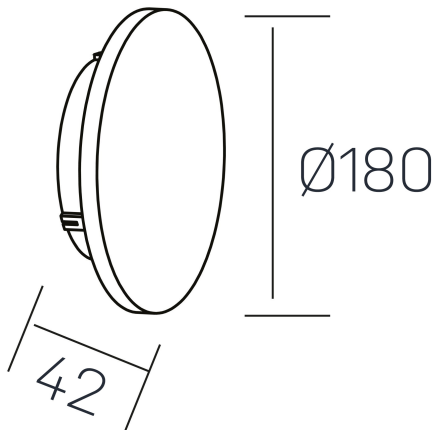

marvin
K50707.01.WS.WH-WH.ST.8.30

GENERAL DETAILS

INSTALLATION	Wall Surface
FINISHES ALUMINIUM	White-White
LIGHT DIRECTION	Fixed
INT/EXT IP DEGREE	IP 23
MATERIAL	Aluminum
IK DEGREE	IK05
UTILIZATION	Indoor
WARRANTY	5 years

ELECTRICAL DETAILS

LAMP	LED
POWER	12 W
COLOUR TEMPERATURE	3000K
LUMINOUS FLUX	80 Lm/W
EFFICACY DIMMING	80 Lm/W
DIMABLE	No Dim
DRIVER	Integrated
CLASS PROTECTION	II
COLOUR RENDERING INDEX	CRI >80
VOLTAGE	220-240 V
FRECUENCIA	50-60 Hz
CURRENT INTENSITY	300 mA
LIFE TIME	50.000 h

GENERAL DIMENSIONS

DIMENSIONS	Ø 180 mm
HEIGHT	h 42 mm
DIMENSIONES DE EMBALAJE	190 × 190 × 50 mm
PESO NETO	0.66

*Please might expect a max.15% figure reduction in finishes other than white