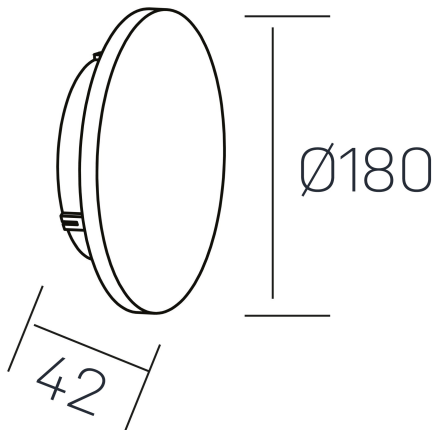

marvin
K50707.01.WS.WH-WH.ST.8.30

GENERAL DETAILS

INSTALLATION	Wall Surface
FINISHES ALUMINIUM	White-White
LIGHT DIRECTION	Fixed
INT/EXT IP DEGREE	IP 23
MATERIAL	Aluminum
IK DEGREE	IK05
UTILIZATION	Indoor
WARRANTY	3 years

ELECTRICAL DETAILS

LAMP	LED
POWER	12 W
COLOUR TEMPERATURE	3000K
LUMINOUS FLUX	80 Lm/W
EFFICACY DIMMING	80 Lm/W
DIMABLE	No Dim
DRIVER	Integrated
CLASS PROTECTION	II
COLOUR RENDERING INDEX	CRI >80
VOLTAGE	220-240 V
FRECUENCIA	50-60 Hz
CURRENT INTENSITY	300 mA
LIFE TIME	50.000 h

GENERAL DIMENSIONS

DIMENSIONS	Ø 180 mm
HEIGHT	h 42 mm
DIMENSIONES DE EMBALAJE	190 × 190 × 50 mm
PESO NETO	0.66

*Please might expect a max.15% figure reduction in finishes other than white