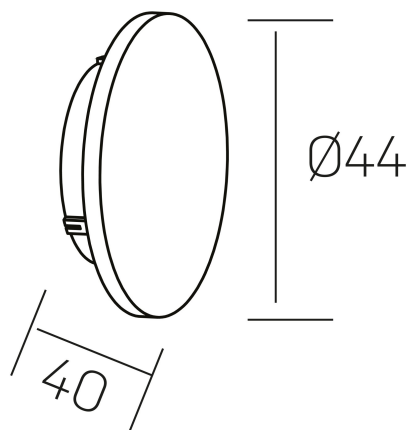

marvin
K50707.01.WS.WH-WH.ST.8.30

GENERAL DETAILS

INSTALLATION	Wall Surface
FINISHES ALUMINIUM	White-White
LIGHT DIRECTION	Fixed
INT/EXT IP DEGREE	IP 23
MATERIAL	Aluminum
IK DEGREE	IK05
UTILIZATION	Indoor
WARRANTY	3 years

ELECTRICAL DETAILS

LAMP	LED
POWER	12 W
COLOUR TEMPERATURE	3000K
LUMINOUS FLUX	80 Lm/W
EFFICACY DIMMING	80 Lm/W
DIMABLE	No Dim
DRIVER	Integrated
CLASS PROTECTION	II
COLOUR RENDERING INDEX	CRI >80
VOLTAGE	220-240 V
FRECUENCIA	50-60 Hz
CURRENT INTENSITY	300 mA
LIFE TIME	35.000 h

GENERAL DIMENSIONS

DIMENSIONS	Ø 180 mm
HEIGHT	h 42 mm
DIMENSIONES DE EMBALAJE	190 × 190 × 50 mm
PESO NETO	0.66

*Please might expect a max.15% figure reduction in finishes other than white