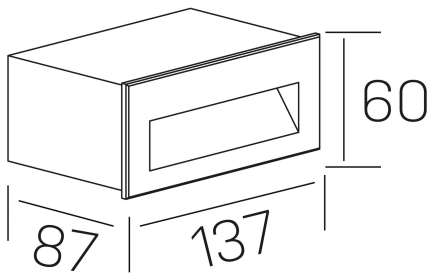

mailboxBKP
K60100.01.WR.GY-GY.ST.8.30

GENERAL DETAILS

INSTALLATION	Wall Recessed
FINISHES ALUMINIUM	Grey-Grey
LIGHT DIRECTION	Fixed
INT/EXT IP DEGREE	IP 65
MATERIAL	Aluminum
IK DEGREE	IK05
UTILIZATION	Outdoor
WARRANTY	5 years

ELECTRICAL DETAILS

LAMP	LED
POWER	4 W
COLOUR TEMPERATURE	3000K
LUMINOUS FLUX	106 Lm
EFFICACY DIMMING	31 Lm/W
DIMABLE	No Dim
DRIVER	Integrated
CLASS PROTECTION	I
COLOUR RENDERING INDEX	CRI >80
VOLTAGE	110-240 V
CURRENT INTENSITY	700 mA
LIFE TIME	50.000 h

GENERAL DIMENSIONS

DIMENSIONS	137x87 mm
CUT OUT	132x82x55 mm
HEIGHT	h 60 mm
DIMENSIONES DE EMBALAJE	1.45 x 95 x 70 mm
PESO NETO	0.62

*Please might expect a max.15% figure reduction in finishes other than white