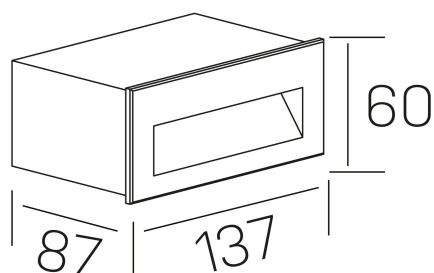

## GENERAL DETAILS

|                    |               |
|--------------------|---------------|
| INSTALLATION       | Wall Recessed |
| FINISHES ALUMINIUM | Black-Black   |
| LIGHT DIRECTION    | Fixed         |
| INT/EXT IP DEGREE  | IP 65         |
| MATERIAL           | Aluminum      |
| IK DEGREE          | IK05          |
| UTILIZATION        | Outdoor       |
| WARRANTY           | 5 years       |

## ELECTRICAL DETAILS

|                        |            |
|------------------------|------------|
| LAMP                   | LED        |
| POWER                  | 4 W        |
| COLOUR TEMPERATURE     | 3000K      |
| LUMINOUS FLUX          | 106 Lm     |
| EFFICACY DIMMING       | 31 Lm/W    |
| DIMABLE                | No Dim     |
| DRIVER                 | Integrated |
| CLASS PROTECTION       | I          |
| COLOUR RENDERING INDEX | CRI >80    |
| VOLTAGE                | 110-240 V  |
| CURRENT INTENSITY      | 700 mA     |
| LIFE TIME              | 50.000 h   |

## GENERAL DIMENSIONS

|                         |                   |
|-------------------------|-------------------|
| DIMENSIONS              | 137x87 mm         |
| CUT OUT                 | 132x82x55 mm      |
| HEIGHT                  | h 60 mm           |
| DIMENSIONES DE EMBALAJE | 1.45 x 95 x 70 mm |
| PESO NETO               | 0.62              |