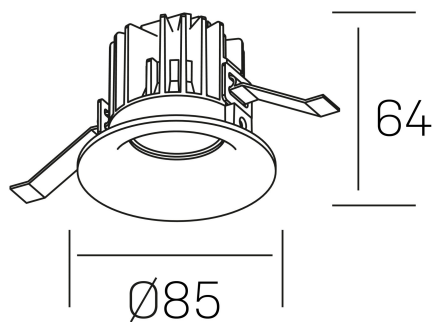

luxo
K50150.01.RF.BK-BK.38.ST.8.27.PU

GENERAL DETAILS

INSTALLATION	recessed with frame
FINISHES ALUMINIUM	Black-Black
LIGHT DIRECTION	Fixed
BEAM ANGLE	38°
INT/EXT IP DEGREE	IP 32
MATERIAL	Aluminum
IK DEGREE	IK05
UTILIZATION	Indoor
WARRANTY	3 years

ELECTRICAL DETAILS

LAMP	LED
POWER	8 W
COLOUR TEMPERATURE	2700K
LUMINOUS FLUX	780 lm
EFFICACY DIMMING	92 Lm/W
DIMABLE	Push
DRIVER	Remote
CLASS PROTECTION	II
COLOUR RENDERING INDEX	CRI>90
VOLTAGE	220-240 V
FRECUENCIA	50-60 Hz
CURRENT INTENSITY	200 mA
LIFE TIME	50.000 h

GENERAL DIMENSIONS

DIMENSIONS	Ø 85 mm
CUT OUT	Ø 76 mm
HEIGHT	h 65 mm
DIMENSIONES DE EMBALAJE	100 × 100 × 100 mm
PESO NETO	23

*Please might expect a max.15% figure reduction in finishes other than white