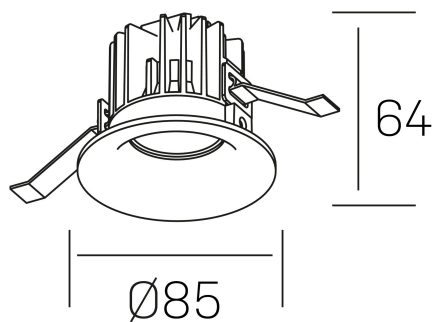

**luxo**  
K50150.01.RF.BK-BK.38.ST.8.27.PU

#### GENERAL DETAILS

INSTALLATION	recessed with frame
FINISHES ALUMINIUM	Black-Black
LIGHT DIRECTION	Fixed
BEAM ANGLE	38°
INT/EXT IP DEGREE	IP 32
MATERIAL	Aluminum
IK DEGREE	IK05
UTILIZATION	Indoor
WARRANTY	3 years

#### GENERAL DIMENSIONS

DIMENSIONS	Ø 85 mm
CUT OUT	Ø 76 mm
HEIGHT	h 65 mm
DIMENSIONES DE EMBALAJE	100 × 100 × 100 mm
PESO NETO	23

\*Please might expect a max.15% figure reduction in finishes other than white