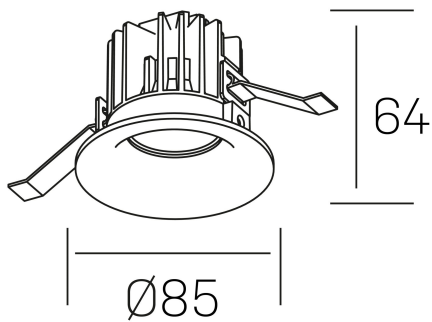

luxo
K50150.01.RF.BK-BK.38.ST.8.27.PC

GENERAL DETAILS

INSTALLATION	recessed with frame
FINISHES ALUMINIUM	Black-Black
LIGHT DIRECTION	Fixed
BEAM ANGLE	38°
INT/EXT IP DEGREE	IP 32
MATERIAL	Aluminum
IK DEGREE	IK05
UTILIZATION	Indoor
WARRANTY	3 years

ELECTRICAL DETAILS

LAMP	LED
POWER	8 W
COLOUR TEMPERATURE	2700K
LUMINOUS FLUX	780 lm
EFFICACY DIMMING	92 Lm/W
DIMABLE	PHASE CUT
DRIVER	Remote
CLASS PROTECTION	II
COLOUR RENDERING INDEX	CRI>90
VOLTAGE	220-240 V
FRECUENCIA	50-60 Hz
CURRENT INTENSITY	200 mA
LIFE TIME	50.000 h

GENERAL DIMENSIONS

DIMENSIONS	Ø 85 mm
CUT OUT	Ø 76 mm
HEIGHT	h 65 mm
DIMENSIONES DE EMBALAJE	100 × 100 × 100 mm
PESO NETO	23

*Please might expect a max.15% figure reduction in finishes other than white