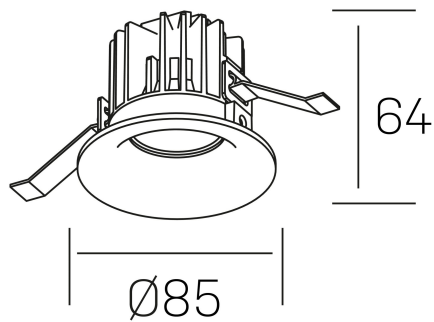

**luxo**  
K50150.01.RF.BK-BK.38.ST.8.27.DA

#### GENERAL DETAILS

INSTALLATION	recessed with frame
FINISHES ALUMINIUM	Black-Black
LIGHT DIRECTION	Fixed
BEAM ANGLE	38°
INT/EXT IP DEGREE	IP 32
MATERIAL	Aluminum
IK DEGREE	IK05
UTILIZATION	Indoor
WARRANTY	3 years

#### GENERAL DIMENSIONS

DIMENSIONS	Ø 85 mm
CUT OUT	Ø 76 mm
HEIGHT	h 65 mm
DIMENSIONES DE EMBALAJE	100 × 100 × 100 mm
PESO NETO	23

\*Please might expect a max.15% figure reduction in finishes other than white