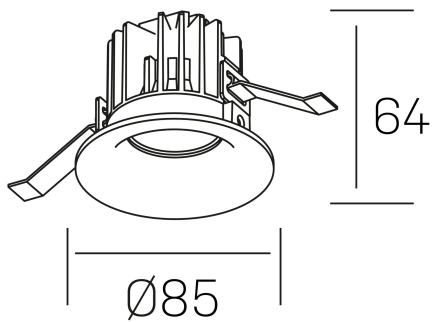

luxo
K50150.01.RF.BK-BK.38.ST.8.27

GENERAL DETAILS

INSTALLATION	recessed with frame
FINISHES ALUMINIUM	Black-Black
LIGHT DIRECTION	Fixed
BEAM ANGLE	38°
INT/EXT IP DEGREE	IP 32
MATERIAL	Aluminum
IK DEGREE	IK05
UTILIZATION	Indoor
WARRANTY	3 years

ELECTRICAL DETAILS

LAMP	LED
POWER	8 W
COLOUR TEMPERATURE	2700K
LUMINOUS FLUX	780 lm
EFFICACY DIMMING	92 Lm/W
DIMABLE	No Dim
DRIVER	Remote
CLASS PROTECTION	II
COLOUR RENDERING INDEX	CRI>90
VOLTAGE	220-240 V
FRECUENCIA	50-60 Hz
CURRENT INTENSITY	200 mA
LIFE TIME	35.000 h

GENERAL DIMENSIONS

DIMENSIONS	Ø 85 mm
CUT OUT	Ø 76 mm
HEIGHT	h 65 mm
DIMENSIONES DE EMBALAJE	100 × 100 × 100 mm
PESO NETO	23

*Please might expect a max.15% figure reduction in finishes other than white