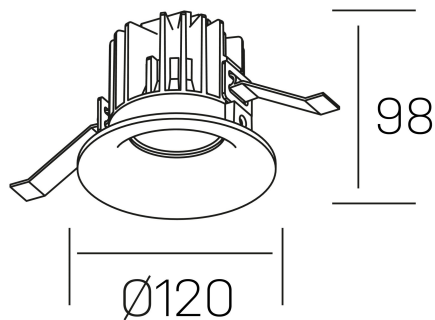

**luxo**  
K50150.03.RF.WH-WH.38.ST.9.40

#### GENERAL DETAILS

INSTALLATION	recessed with frame
FINISHES ALUMINIUM	White-White
LIGHT DIRECTION	Fixed
BEAM ANGLE	38°
INT/EXT IP DEGREE	IP 32
MATERIAL	Aluminum
IK DEGREE	IK05
UTILIZATION	Indoor
WARRANTY	3 years

#### ELECTRICAL DETAILS

LAMP	LED
POWER	20 W
COLOUR TEMPERATURE	4000K
LUMINOUS FLUX	1920 Lm
EFFICACY DIMMING	92 Lm/W
DIMABLE	No Dim
DRIVER	Remote
CLASS PROTECTION	II
COLOUR RENDERING INDEX	CRI>90
VOLTAGE	220-240 V
FRECUENCIA	50-60 Hz
CURRENT INTENSITY	500 mA
LIFE TIME	50.000 h

#### GENERAL DIMENSIONS

DIMENSIONS	Ø 120 mm
CUT OUT	Ø 113 mm
HEIGHT	h 98 mm
DIMENSIONES DE EMBALAJE	125 × 125 × 115 mm
PESO NETO	0.50

\*Please might expect a max.15% figure reduction in finishes other than white