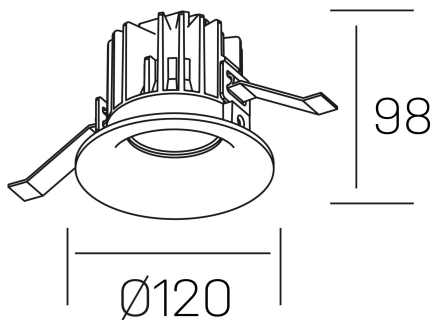

**luxo**  
K50150.03.RF.WH-WH.38.ST.9.30.PU

## GENERAL DETAILS

INSTALLATION	recessed with frame
FINISHES ALUMINIUM	White-White
LIGHT DIRECTION	Fixed
BEAM ANGLE	38°
INT/EXT IP DEGREE	IP 32
MATERIAL	Aluminum
IK DEGREE	IK05
UTILIZATION	Indoor
WARRANTY	3 years

## ELECTRICAL DETAILS

LAMP	LED
POWER	20 W
COLOUR TEMPERATURE	3000K
LUMINOUS FLUX	1890 Lm
EFFICACY DIMMING	90 Lm/W
DIMABLE	Push
DRIVER	Remote
CLASS PROTECTION	II
COLOUR RENDERING INDEX	CRI>90
VOLTAGE	220-240 V
FRECUENCIA	50-60 Hz
CURRENT INTENSITY	500 mA
LIFE TIME	50.000 h

## GENERAL DIMENSIONS

DIMENSIONS	Ø 120 mm
CUT OUT	Ø 113 mm
HEIGHT	h 98 mm
DIMENSIONES DE EMBALAJE	125 × 125 × 115 mm
PESO NETO	0.50

\*Please might expect a max.15% figure reduction in finishes other than white