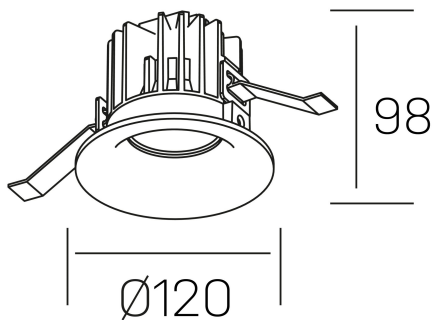

luxo
K50150.03.RF.WH-WH.38.ST.9.30.D1

GENERAL DETAILS

INSTALLATION	recessed with frame
FINISHES ALUMINIUM	White-White
LIGHT DIRECTION	Fixed
BEAM ANGLE	38°
INT/EXT IP DEGREE	IP 32
MATERIAL	Aluminum
IK DEGREE	IK05
UTILIZATION	Indoor
WARRANTY	3 years

ELECTRICAL DETAILS

LAMP	LED
POWER	20 W
COLOUR TEMPERATURE	3000K
LUMINOUS FLUX	1890 Lm
EFFICACY DIMMING	90 Lm/W
DIMABLE	1.10v
DRIVER	Remote
CLASS PROTECTION	II
COLOUR RENDERING INDEX	CRI>90
VOLTAGE	220-240 V
FRECUENCIA	50-60 Hz
CURRENT INTENSITY	500 mA
LIFE TIME	50.000 h

GENERAL DIMENSIONS

DIMENSIONS	Ø 120 mm
CUT OUT	Ø 113 mm
HEIGHT	h 98 mm
DIMENSIONES DE EMBALAJE	125 × 125 × 115 mm
PESO NETO	0.50

*Please might expect a max.15% figure reduction in finishes other than white