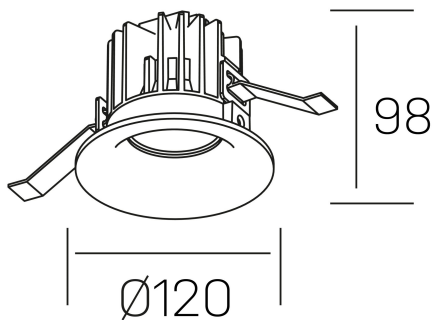

**luxo**  
K50150.03.RF.WH-WH.38.ST.9.30

#### GENERAL DETAILS

INSTALLATION	recessed with frame
FINISHES ALUMINIUM	White-White
LIGHT DIRECTION	Fixed
BEAM ANGLE	38°
INT/EXT IP DEGREE	IP 32
MATERIAL	Aluminum
IK DEGREE	IK05
UTILIZATION	Indoor
WARRANTY	3 years

#### ELECTRICAL DETAILS

LAMP	LED
POWER	20 W
COLOUR TEMPERATURE	3000K
LUMINOUS FLUX	1890 Lm
EFFICACY DIMMING	90 Lm/W
DIMABLE	No Dim
DRIVER	Remote
CLASS PROTECTION	II
COLOUR RENDERING INDEX	CRI>90
VOLTAGE	220-240 V
FRECUENCIA	50-60 Hz
CURRENT INTENSITY	400 mA
LIFE TIME	35.000 h

#### GENERAL DIMENSIONS

DIMENSIONS	Ø 120 mm
CUT OUT	Ø 113 mm
HEIGHT	h 98 mm
DIMENSIONES DE EMBALAJE	125 × 125 × 115 mm
PESO NETO	0.50

\*Please might expect a max.15% figure reduction in finishes other than white