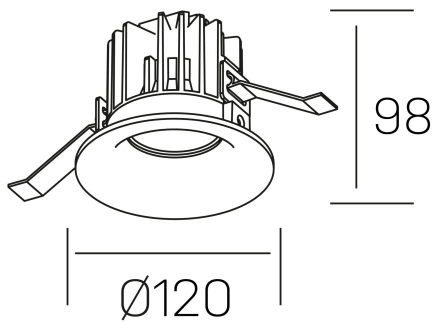

luxo
K50150.03.RF.WH-WH.38.ST.9.27.PU

GENERAL DETAILS

INSTALLATION	recessed with frame
FINISHES ALUMINIUM	White-White
LIGHT DIRECTION	Fixed
BEAM ANGLE	38°
INT/EXT IP DEGREE	IP 32
MATERIAL	Aluminum
IK DEGREE	IK05
UTILIZATION	Indoor
WARRANTY	3 years

ELECTRICAL DETAILS

LAMP	LED
POWER	20 W
COLOUR TEMPERATURE	2700K
LUMINOUS FLUX	1835 Lm
EFFICACY DIMMING	88 Lm/W
DIMABLE	Push
DRIVER	Remote
CLASS PROTECTION	II
COLOUR RENDERING INDEX	CRI>90
VOLTAGE	220-240 V
FRECUENCIA	50-60 Hz
CURRENT INTENSITY	400 mA
LIFE TIME	35.000 h

GENERAL DIMENSIONS

DIMENSIONS	Ø 120 mm
CUT OUT	Ø 113 mm
HEIGHT	h 98 mm
DIMENSIONES DE EMBALAJE	125 × 125 × 115 mm
PESO NETO	0.50

*Please might expect a max.15% figure reduction in finishes other than white