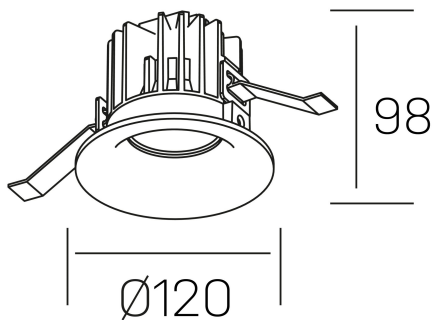

**luxo**  
K50150.03.RF.WH-WH.38.ST.9.27.PC

## GENERAL DETAILS

INSTALLATION	recessed with frame
FINISHES ALUMINIUM	White-White
LIGHT DIRECTION	Fixed
BEAM ANGLE	38°
INT/EXT IP DEGREE	IP 32
MATERIAL	Aluminum
IK DEGREE	IK05
UTILIZATION	Indoor
WARRANTY	3 years

## ELECTRICAL DETAILS

LAMP	LED
POWER	20 W
COLOUR TEMPERATURE	2700K
LUMINOUS FLUX	1835 Lm
EFFICACY DIMMING	88 Lm/W
DIMABLE	PHASE CUT
DRIVER	Remote
CLASS PROTECTION	II
COLOUR RENDERING INDEX	CRI>90
VOLTAGE	220-240 V
FRECUENCIA	50-60 Hz
CURRENT INTENSITY	400 mA
LIFE TIME	35.000 h

## GENERAL DIMENSIONS

DIMENSIONS	Ø 120 mm
CUT OUT	Ø 113 mm
HEIGHT	h 98 mm
DIMENSIONES DE EMBALAJE	125 × 125 × 115 mm
PESO NETO	0.50

\*Please might expect a max.15% figure reduction in finishes other than white