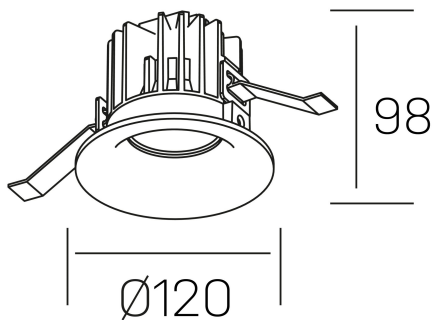

**luxo**  
K50150.03.RF.WH-WH.38.ST.9.27.PC

#### GENERAL DETAILS

INSTALLATION	recessed with frame
FINISHES ALUMINIUM	White-White
LIGHT DIRECTION	Fixed
BEAM ANGLE	38°
INT/EXT IP DEGREE	IP 32
MATERIAL	Aluminum
IK DEGREE	IK05
UTILIZATION	Indoor
WARRANTY	3 years

#### ELECTRICAL DETAILS

LAMP	LED
POWER	20 W
COLOUR TEMPERATURE	2700K
LUMINOUS FLUX	1835 Lm
EFFICACY DIMMING	88 Lm/W
DIMABLE	PHASE CUT
DRIVER	Remote
CLASS PROTECTION	II
COLOUR RENDERING INDEX	CRI>90
VOLTAGE	220-240 V
FRECUENCIA	50-60 Hz
CURRENT INTENSITY	500 mA
LIFE TIME	50.000 h

#### GENERAL DIMENSIONS

DIMENSIONS	Ø 120 mm
CUT OUT	Ø 113 mm
HEIGHT	h 98 mm
DIMENSIONES DE EMBALAJE	125 × 125 × 115 mm
PESO NETO	0.50

\*Please might expect a max.15% figure reduction in finishes other than white