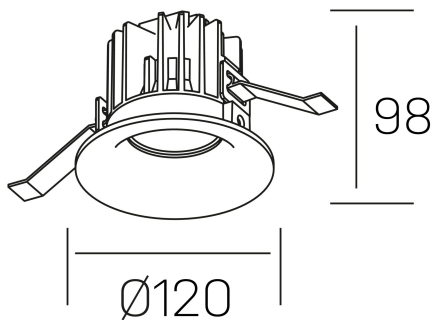

luxo
K50150.03.RF.WH-WH.25.ST.9.40

GENERAL DETAILS

INSTALLATION	recessed with frame
FINISHES ALUMINIUM	White-White
LIGHT DIRECTION	Fixed
BEAM ANGLE	25°
INT/EXT IP DEGREE	IP 32
MATERIAL	Aluminum
IK DEGREE	IK05
UTILIZATION	Indoor
WARRANTY	3 years

ELECTRICAL DETAILS

LAMP	LED
POWER	20 W
COLOUR TEMPERATURE	4000K
LUMINOUS FLUX	1920 Lm
EFFICACY DIMMING	92 Lm/W
DIMABLE	No Dim
DRIVER	Remote
CLASS PROTECTION	II
COLOUR RENDERING INDEX	CRI>90
VOLTAGE	220-240 V
FRECUENCIA	50-60 Hz
CURRENT INTENSITY	500 mA
LIFE TIME	50.000 h

GENERAL DIMENSIONS

DIMENSIONS	Ø 120 mm
CUT OUT	Ø 113 mm
HEIGHT	h 98 mm
DIMENSIONES DE EMBALAJE	125 × 125 × 115 mm
PESO NETO	0.50

*Please might expect a max.15% figure reduction in finishes other than white