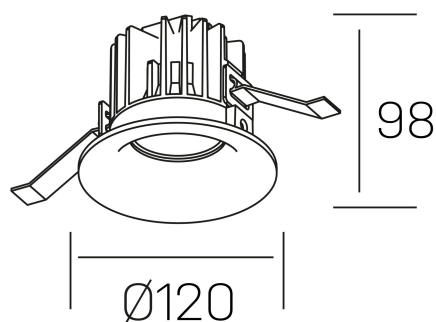

luxo
K50150.03.RF.WH-WH.25.ST.9.30

GENERAL DETAILS

INSTALLATION	recessed with frame
FINISHES ALUMINIUM	White-White
LIGHT DIRECTION	Fixed
BEAM ANGLE	25°
INT/EXT IP DEGREE	IP 32
MATERIAL	Aluminum
IK DEGREE	IK05
UTILIZATION	Indoor
WARRANTY	3 years

ELECTRICAL DETAILS

LAMP	LED
POWER	20 W
COLOUR TEMPERATURE	3000K
LUMINOUS FLUX	1890 Lm
EFFICACY DIMMING	90 Lm/W
DIMABLE	No Dim
DRIVER	Remote
CLASS PROTECTION	II
COLOUR RENDERING INDEX	CRI>90
VOLTAGE	220-240 V
FRECUENCIA	50-60 Hz
CURRENT INTENSITY	500 mA
LIFE TIME	50.000 h

GENERAL DIMENSIONS

DIMENSIONS	Ø 120 mm
CUT OUT	Ø 113 mm
HEIGHT	h 98 mm
DIMENSIONES DE EMBALAJE	125 × 125 × 115 mm
PESO NETO	0.50

*Please might expect a max.15% figure reduction in finishes other than white