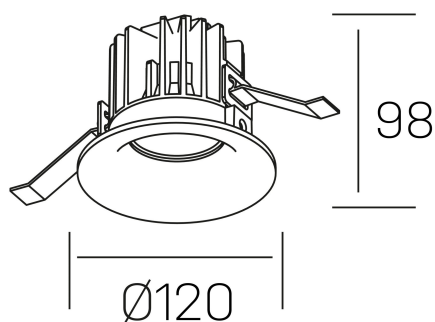

luxo
K50150.03.RF.WH-WH.25.ST.9.27

GENERAL DETAILS

INSTALLATION	recessed with frame
FINISHES ALUMINIUM	White-White
LIGHT DIRECTION	Fixed
BEAM ANGLE	25°
INT/EXT IP DEGREE	IP 32
MATERIAL	Aluminum
IK DEGREE	IK05
UTILIZATION	Indoor
WARRANTY	3 years

ELECTRICAL DETAILS

LAMP	LED
POWER	20 W
COLOUR TEMPERATURE	2700K
LUMINOUS FLUX	1835 Lm
EFFICACY DIMMING	88 Lm/W
DIMABLE	No Dim
DRIVER	Remote
CLASS PROTECTION	II
COLOUR RENDERING INDEX	CRI>90
VOLTAGE	220-240 V
FRECUENCIA	50-60 Hz
CURRENT INTENSITY	500 mA
LIFE TIME	50.000 h

GENERAL DIMENSIONS

DIMENSIONS	Ø 120 mm
CUT OUT	Ø 113 mm
HEIGHT	h 98 mm
DIMENSIONES DE EMBALAJE	125 × 125 × 115 mm
PESO NETO	0.50

*Please might expect a max.15% figure reduction in finishes other than white