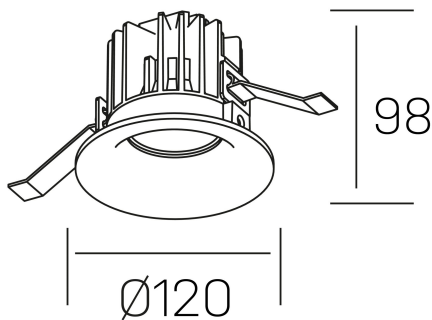

luxo
K50150.03.RF.WH-WH.15.ST.9.27

GENERAL DETAILS

INSTALLATION	recessed with frame
FINISHES ALUMINIUM	White-White
LIGHT DIRECTION	Fixed
BEAM ANGLE	15°
INT/EXT IP DEGREE	IP 32
MATERIAL	Aluminum
IK DEGREE	IK05
UTILIZATION	Indoor
WARRANTY	3 years

ELECTRICAL DETAILS

LAMP	LED
POWER	20 W
COLOUR TEMPERATURE	2700K
LUMINOUS FLUX	1835 Lm
EFFICACY DIMMING	88 Lm/W
DIMABLE	No Dim
DRIVER	Remote
CLASS PROTECTION	II
COLOUR RENDERING INDEX	CRI>90
VOLTAGE	220-240 V
FRECUENCIA	50-60 Hz
CURRENT INTENSITY	400 mA
LIFE TIME	35.000 h

GENERAL DIMENSIONS

DIMENSIONS	Ø 120 mm
CUT OUT	Ø 113 mm
HEIGHT	h 98 mm
DIMENSIONES DE EMBALAJE	125 × 125 × 115 mm
PESO NETO	0.50

*Please might expect a max.15% figure reduction in finishes other than white