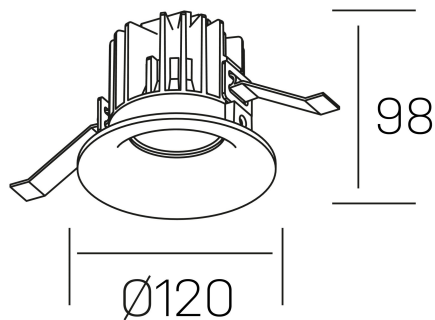

luxo
K50150.03.RF.BK-BK.38.ST.9.40.PU

GENERAL DETAILS

INSTALLATION	recessed with frame
FINISHES ALUMINIUM	Black-Black
LIGHT DIRECTION	Fixed
BEAM ANGLE	38°
INT/EXT IP DEGREE	IP 32
MATERIAL	Aluminum
IK DEGREE	IK05
UTILIZATION	Indoor
WARRANTY	3 years

ELECTRICAL DETAILS

LAMP	LED
POWER	20 W
COLOUR TEMPERATURE	4000K
LUMINOUS FLUX	1920 Lm
EFFICACY DIMMING	92 Lm/W
DIMABLE	Push
DRIVER	Remote
CLASS PROTECTION	II
COLOUR RENDERING INDEX	CRI>90
VOLTAGE	220-240 V
FRECUENCIA	50-60 Hz
CURRENT INTENSITY	500 mA
LIFE TIME	50.000 h

GENERAL DIMENSIONS

DIMENSIONS	Ø 120 mm
CUT OUT	Ø 113 mm
HEIGHT	h 98 mm
DIMENSIONES DE EMBALAJE	125 × 125 × 115 mm
PESO NETO	0.50

*Please might expect a max.15% figure reduction in finishes other than white