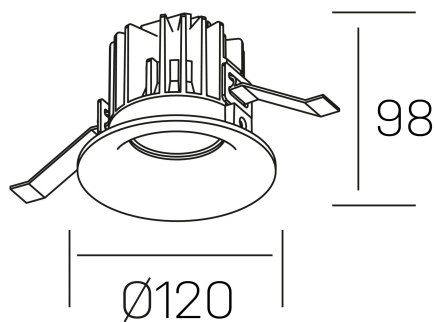

luxo
K50150.03.RF.BK-BK.38.ST.9.40.PC

GENERAL DETAILS

INSTALLATION	recessed with frame
FINISHES ALUMINIUM	Black-Black
LIGHT DIRECTION	Fixed
BEAM ANGLE	38°
INT/EXT IP DEGREE	IP 32
MATERIAL	Aluminum
IK DEGREE	IK05
UTILIZATION	Indoor
WARRANTY	3 years

ELECTRICAL DETAILS

LAMP	LED
POWER	20 W
COLOUR TEMPERATURE	4000K
LUMINOUS FLUX	1920 Lm
EFFICACY DIMMING	92 Lm/W
DIMABLE	PHASE CUT
DRIVER	Remote
CLASS PROTECTION	II
COLOUR RENDERING INDEX	CRI>90
VOLTAGE	220-240 V
FRECUENCIA	50-60 Hz
CURRENT INTENSITY	500 mA
LIFE TIME	50.000 h

GENERAL DIMENSIONS

DIMENSIONS	Ø 120 mm
CUT OUT	Ø 113 mm
HEIGHT	h 98 mm
DIMENSIONES DE EMBALAJE	125 × 125 × 115 mm
PESO NETO	0.50

*Please might expect a max.15% figure reduction in finishes other than white