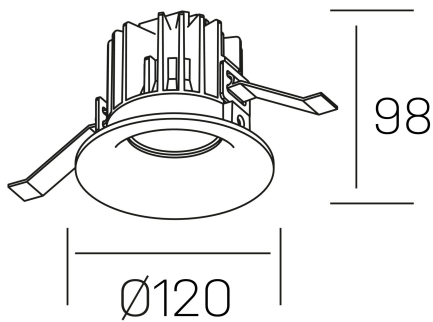

luxo
K50150.03.RF.BK-BK.38.ST.9.40.PC

GENERAL DETAILS

INSTALLATION	recessed with frame
FINISHES ALUMINIUM	Black-Black
LIGHT DIRECTION	Fixed
BEAM ANGLE	38°
INT/EXT IP DEGREE	IP 32
MATERIAL	Aluminum
IK DEGREE	IK05
UTILIZATION	Indoor
WARRANTY	3 years

ELECTRICAL DETAILS

LAMP	LED
POWER	20 W
COLOUR TEMPERATURE	4000K
LUMINOUS FLUX	1920 Lm
EFFICACY DIMMING	92 Lm/W
DIMABLE	PHASE CUT
DRIVER	Remote
CLASS PROTECTION	II
COLOUR RENDERING INDEX	CRI>90
VOLTAGE	220-240 V
FRECUENCIA	50-60 Hz
CURRENT INTENSITY	400 mA
LIFE TIME	35.000 h

GENERAL DIMENSIONS

DIMENSIONS	Ø 120 mm
CUT OUT	Ø 113 mm
HEIGHT	h 98 mm
DIMENSIONES DE EMBALAJE	125 × 125 × 115 mm
PESO NETO	0.50

*Please might expect a max.15% figure reduction in finishes other than white