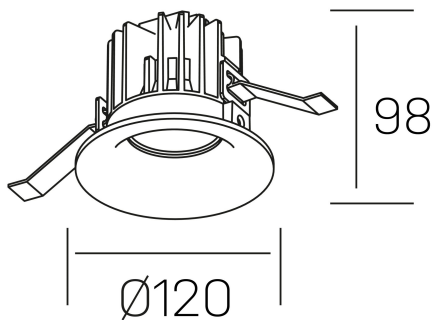

luxo
K50150.03.RF.BK-BK.38.ST.9.40.DA

GENERAL DETAILS

INSTALLATION	recessed with frame
FINISHES ALUMINIUM	Black-Black
LIGHT DIRECTION	Fixed
BEAM ANGLE	38°
INT/EXT IP DEGREE	IP 32
MATERIAL	Aluminum
IK DEGREE	IK05
UTILIZATION	Indoor
WARRANTY	3 years

ELECTRICAL DETAILS

LAMP	LED
POWER	20 W
COLOUR TEMPERATURE	4000K
LUMINOUS FLUX	1920 Lm
EFFICACY DIMMING	92 Lm/W
DIMABLE	DALI
DRIVER	Remote
CLASS PROTECTION	II
COLOUR RENDERING INDEX	CRI>90
VOLTAGE	220-240 V
FRECUENCIA	50-60 Hz
CURRENT INTENSITY	500 mA
LIFE TIME	50.000 h

GENERAL DIMENSIONS

DIMENSIONS	Ø 120 mm
CUT OUT	Ø 113 mm
HEIGHT	h 98 mm
DIMENSIONES DE EMBALAJE	125 × 125 × 115 mm
PESO NETO	0.50

*Please might expect a max.15% figure reduction in finishes other than white