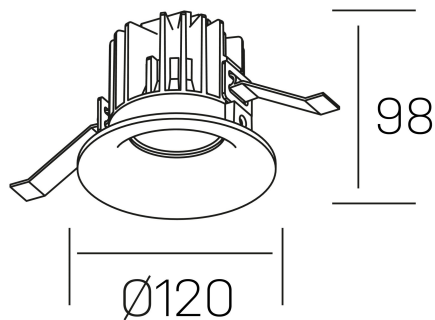

luxo
K50150.03.RF.BK-BK.38.ST.9.40.DA

GENERAL DETAILS

INSTALLATION	recessed with frame
FINISHES ALUMINIUM	Black-Black
LIGHT DIRECTION	Fixed
BEAM ANGLE	38°
INT/EXT IP DEGREE	IP 32
MATERIAL	Aluminum
IK DEGREE	IK05
UTILIZATION	Indoor
WARRANTY	3 years

ELECTRICAL DETAILS

LAMP	LED
POWER	20 W
COLOUR TEMPERATURE	4000K
LUMINOUS FLUX	1920 Lm
EFFICACY DIMMING	92 Lm/W
DIMABLE	DALI
DRIVER	Remote
CLASS PROTECTION	II
COLOUR RENDERING INDEX	CRI>90
VOLTAGE	220-240 V
FRECUENCIA	50-60 Hz
CURRENT INTENSITY	400 mA
LIFE TIME	35.000 h

GENERAL DIMENSIONS

DIMENSIONS	Ø 120 mm
CUT OUT	Ø 113 mm
HEIGHT	h 98 mm
DIMENSIONES DE EMBALAJE	125 × 125 × 115 mm
PESO NETO	0.50

*Please might expect a max.15% figure reduction in finishes other than white