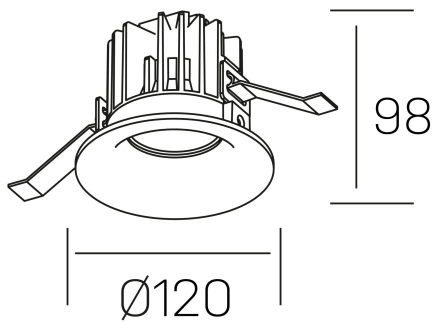

luxo
K50150.03.RF.BK-BK.38.ST.9.40.D1

GENERAL DETAILS

INSTALLATION	recessed with frame
FINISHES ALUMINIUM	Black-Black
LIGHT DIRECTION	Fixed
BEAM ANGLE	38°
INT/EXT IP DEGREE	IP 32
MATERIAL	Aluminum
IK DEGREE	IK05
UTILIZATION	Indoor
WARRANTY	3 years

ELECTRICAL DETAILS

LAMP	LED
POWER	20 W
COLOUR TEMPERATURE	4000K
LUMINOUS FLUX	1920 Lm
EFFICACY DIMMING	92 Lm/W
DIMABLE	1.10v
DRIVER	Remote
CLASS PROTECTION	II
COLOUR RENDERING INDEX	CRI>90
VOLTAGE	220-240 V
FRECUENCIA	50-60 Hz
CURRENT INTENSITY	400 mA
LIFE TIME	35.000 h

GENERAL DIMENSIONS

DIMENSIONS	Ø 120 mm
CUT OUT	Ø 113 mm
HEIGHT	h 98 mm
DIMENSIONES DE EMBALAJE	125 × 125 × 115 mm
PESO NETO	0.50

*Please might expect a max.15% figure reduction in finishes other than white