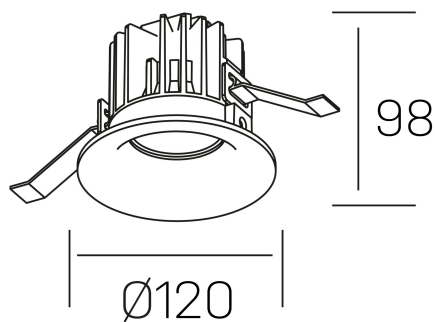

**luxo**  
K50150.03.RF.BK-BK.38.ST.9.40

#### GENERAL DETAILS

INSTALLATION	recessed with frame
FINISHES ALUMINIUM	Black-Black
LIGHT DIRECTION	Fixed
BEAM ANGLE	38°
INT/EXT IP DEGREE	IP 32
MATERIAL	Aluminum
IK DEGREE	IK05
UTILIZATION	Indoor
WARRANTY	3 years

#### ELECTRICAL DETAILS

LAMP	LED
POWER	20 W
COLOUR TEMPERATURE	4000K
LUMINOUS FLUX	1920 Lm
EFFICACY DIMMING	92 Lm/W
DIMABLE	No Dim
DRIVER	Remote
CLASS PROTECTION	II
COLOUR RENDERING INDEX	CRI>90
VOLTAGE	220-240 V
FRECUENCIA	50-60 Hz
CURRENT INTENSITY	400 mA
LIFE TIME	35.000 h

#### GENERAL DIMENSIONS

DIMENSIONS	Ø 120 mm
CUT OUT	Ø 113 mm
HEIGHT	h 98 mm
DIMENSIONES DE EMBALAJE	125 × 125 × 115 mm
PESO NETO	0.50

\*Please might expect a max.15% figure reduction in finishes other than white