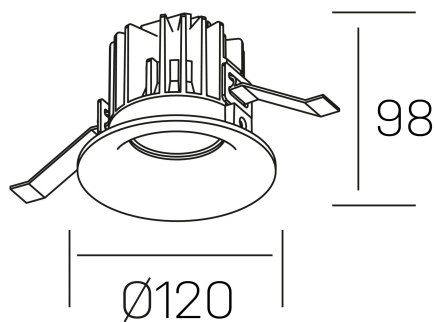

**luxo**  
K50150.03.RF.BK-BK.38.ST.9.40

#### GENERAL DETAILS

INSTALLATION	recessed with frame
FINISHES ALUMINIUM	Black-Black
LIGHT DIRECTION	Fixed
BEAM ANGLE	38°
INT/EXT IP DEGREE	IP 32
MATERIAL	Aluminum
IK DEGREE	IK05
UTILIZATION	Indoor
WARRANTY	3 years

#### ELECTRICAL DETAILS

LAMP	LED
POWER	20 W
COLOUR TEMPERATURE	4000K
LUMINOUS FLUX	1920 Lm
EFFICACY DIMMING	92 Lm/W
DIMABLE	No Dim
DRIVER	Remote
CLASS PROTECTION	II
COLOUR RENDERING INDEX	CRI>90
VOLTAGE	220-240 V
FRECUENCIA	50-60 Hz
CURRENT INTENSITY	500 mA
LIFE TIME	50.000 h

#### GENERAL DIMENSIONS

DIMENSIONS	Ø 120 mm
CUT OUT	Ø 113 mm
HEIGHT	h 98 mm
DIMENSIONES DE EMBALAJE	125 × 125 × 115 mm
PESO NETO	0.50

\*Please might expect a max.15% figure reduction in finishes other than white