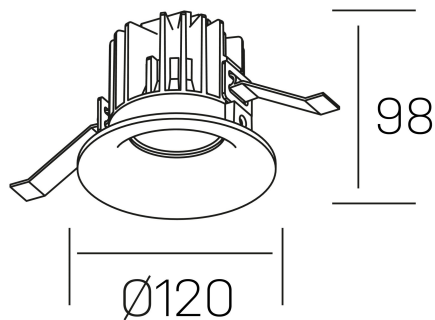

luxo
K50150.03.RF.BK-BK.38.ST.9.30.PU

GENERAL DETAILS

INSTALLATION	recessed with frame
FINISHES ALUMINIUM	Black-Black
LIGHT DIRECTION	Fixed
BEAM ANGLE	38°
INT/EXT IP DEGREE	IP 32
MATERIAL	Aluminum
IK DEGREE	IK05
UTILIZATION	Indoor
WARRANTY	3 years

ELECTRICAL DETAILS

LAMP	LED
POWER	20 W
COLOUR TEMPERATURE	3000K
LUMINOUS FLUX	1890 Lm
EFFICACY DIMMING	90 Lm/W
DIMABLE	Push
DRIVER	Remote
CLASS PROTECTION	II
COLOUR RENDERING INDEX	CRI>90
VOLTAGE	220-240 V
FRECUENCIA	50-60 Hz
CURRENT INTENSITY	400 mA
LIFE TIME	35.000 h

GENERAL DIMENSIONS

DIMENSIONS	Ø 120 mm
CUT OUT	Ø 113 mm
HEIGHT	h 98 mm
DIMENSIONES DE EMBALAJE	125 × 125 × 115 mm
PESO NETO	0.50

*Please might expect a max.15% figure reduction in finishes other than white