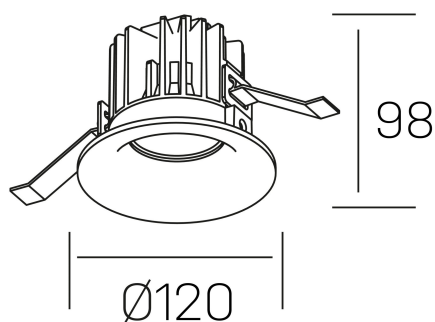

luxo
K50150.03.RF.BK-BK.38.ST.9.30.PU

GENERAL DETAILS

INSTALLATION	recessed with frame
FINISHES ALUMINIUM	Black-Black
LIGHT DIRECTION	Fixed
BEAM ANGLE	38°
INT/EXT IP DEGREE	IP 32
MATERIAL	Aluminum
IK DEGREE	IK05
UTILIZATION	Indoor
WARRANTY	3 years

ELECTRICAL DETAILS

LAMP	LED
POWER	20 W
COLOUR TEMPERATURE	3000K
LUMINOUS FLUX	1890 Lm
EFFICACY DIMMING	90 Lm/W
DIMABLE	Push
DRIVER	Remote
CLASS PROTECTION	II
COLOUR RENDERING INDEX	CRI>90
VOLTAGE	220-240 V
FRECUENCIA	50-60 Hz
CURRENT INTENSITY	500 mA
LIFE TIME	35.000 h

GENERAL DIMENSIONS

DIMENSIONS	Ø 120 mm
CUT OUT	Ø 113 mm
HEIGHT	h 98 mm
DIMENSIONES DE EMBALAJE	125 × 125 × 115 mm
PESO NETO	0.50

*Please might expect a max.15% figure reduction in finishes other than white