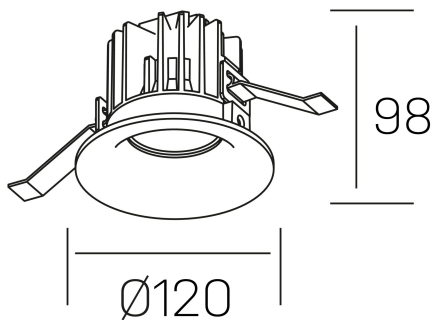

luxo
K50150.03.RF.BK-BK.38.ST.9.30.PC

GENERAL DETAILS

INSTALLATION	recessed with frame
FINISHES ALUMINIUM	Black-Black
LIGHT DIRECTION	Fixed
BEAM ANGLE	38°
INT/EXT IP DEGREE	IP 32
MATERIAL	Aluminum
IK DEGREE	IK05
UTILIZATION	Indoor
WARRANTY	3 years

ELECTRICAL DETAILS

LAMP	LED
POWER	20 W
COLOUR TEMPERATURE	3000K
LUMINOUS FLUX	1890 Lm
EFFICACY DIMMING	90 Lm/W
DIMABLE	PHASE CUT
DRIVER	Remote
CLASS PROTECTION	II
COLOUR RENDERING INDEX	CRI>90
VOLTAGE	220-240 V
FRECUENCIA	50-60 Hz
CURRENT INTENSITY	400 mA
LIFE TIME	35.000 h

GENERAL DIMENSIONS

DIMENSIONS	Ø 120 mm
CUT OUT	Ø 113 mm
HEIGHT	h 98 mm
DIMENSIONES DE EMBALAJE	125 × 125 × 115 mm
PESO NETO	0.50

*Please might expect a max.15% figure reduction in finishes other than white