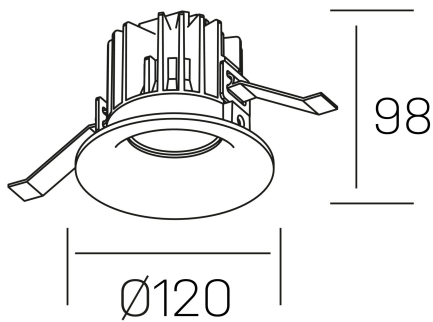

**luxo**  
K50150.03.RF.BK-BK.38.ST.9.30.DA

#### GENERAL DETAILS

INSTALLATION	recessed with frame
FINISHES ALUMINIUM	Black-Black
LIGHT DIRECTION	Fixed
BEAM ANGLE	38°
INT/EXT IP DEGREE	IP 32
MATERIAL	Aluminum
IK DEGREE	IK05
UTILIZATION	Indoor
WARRANTY	3 years

#### ELECTRICAL DETAILS

LAMP	LED
POWER	20 W
COLOUR TEMPERATURE	3000K
LUMINOUS FLUX	1890 Lm
EFFICACY DIMMING	90 Lm/W
DIMABLE	DALI
DRIVER	Remote
CLASS PROTECTION	II
COLOUR RENDERING INDEX	CRI>90
VOLTAGE	220-240 V
FRECUENCIA	50-60 Hz
CURRENT INTENSITY	400 mA
LIFE TIME	35.000 h

#### GENERAL DIMENSIONS

DIMENSIONS	Ø 120 mm
CUT OUT	Ø 113 mm
HEIGHT	h 98 mm
DIMENSIONES DE EMBALAJE	125 × 125 × 115 mm
PESO NETO	0.50

\*Please might expect a max.15% figure reduction in finishes other than white