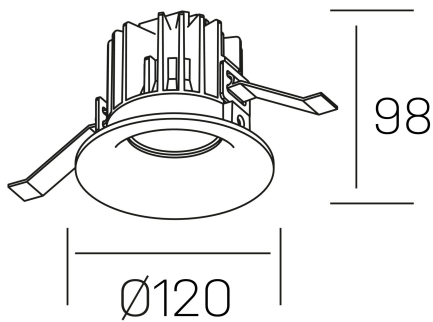

luxo
K50150.03.RF.BK-BK.38.ST.9.30.D1

GENERAL DETAILS

| | |
|--------------------|---------------------|
| INSTALLATION | recessed with frame |
| FINISHES ALUMINIUM | Black-Black |
| LIGHT DIRECTION | Fixed |
| BEAM ANGLE | 38° |
| INT/EXT IP DEGREE | IP 32 |
| MATERIAL | Aluminum |
| IK DEGREE | IK05 |
| UTILIZATION | Indoor |
| WARRANTY | 3 years |

ELECTRICAL DETAILS

| | |
|------------------------|-----------|
| LAMP | LED |
| POWER | 20 W |
| COLOUR TEMPERATURE | 3000K |
| LUMINOUS FLUX | 1890 Lm |
| EFFICACY DIMMING | 90 Lm/W |
| DIMABLE | 1.10v |
| DRIVER | Remote |
| CLASS PROTECTION | II |
| COLOUR RENDERING INDEX | CRI>90 |
| VOLTAGE | 220-240 V |
| FRECUENCIA | 50-60 Hz |
| CURRENT INTENSITY | 500 mA |
| LIFE TIME | 35.000 h |

GENERAL DIMENSIONS

| | |
|-------------------------|--------------------|
| DIMENSIONS | Ø 120 mm |
| CUT OUT | Ø 113 mm |
| HEIGHT | h 98 mm |
| DIMENSIONES DE EMBALAJE | 125 × 125 × 115 mm |
| PESO NETO | 0.50 |