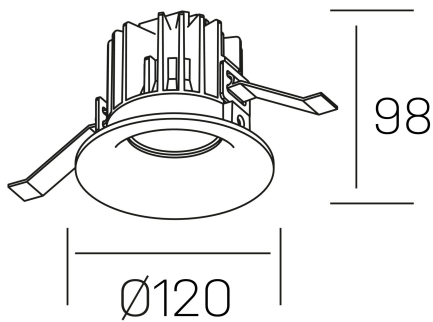

luxo
K50150.03.RF.BK-BK.38.ST.9.30.D1

GENERAL DETAILS

INSTALLATION	recessed with frame
FINISHES ALUMINIUM	Black-Black
LIGHT DIRECTION	Fixed
BEAM ANGLE	38°
INT/EXT IP DEGREE	IP 32
MATERIAL	Aluminum
IK DEGREE	IK05
UTILIZATION	Indoor
WARRANTY	3 years

ELECTRICAL DETAILS

LAMP	LED
POWER	20 W
COLOUR TEMPERATURE	3000K
LUMINOUS FLUX	1890 Lm
EFFICACY DIMMING	90 Lm/W
DIMABLE	1.10v
DRIVER	Remote
CLASS PROTECTION	II
COLOUR RENDERING INDEX	CRI>90
VOLTAGE	220-240 V
FRECUENCIA	50-60 Hz
CURRENT INTENSITY	400 mA
LIFE TIME	35.000 h

GENERAL DIMENSIONS

DIMENSIONS	Ø 120 mm
CUT OUT	Ø 113 mm
HEIGHT	h 98 mm
DIMENSIONES DE EMBALAJE	125 × 125 × 115 mm
PESO NETO	0.50

*Please might expect a max.15% figure reduction in finishes other than white