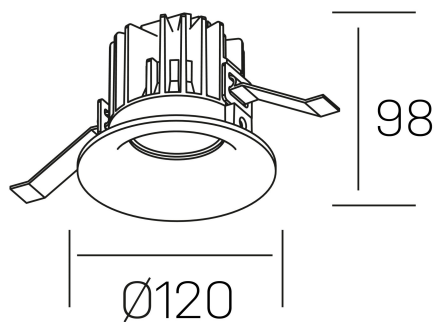

luxo
K50150.03.RF.BK-BK.38.ST.9.30

GENERAL DETAILS

INSTALLATION	recessed with frame
FINISHES ALUMINIUM	Black-Black
LIGHT DIRECTION	Fixed
BEAM ANGLE	38°
INT/EXT IP DEGREE	IP 32
MATERIAL	Aluminum
IK DEGREE	IK05
UTILIZATION	Indoor
WARRANTY	3 years

ELECTRICAL DETAILS

LAMP	LED
POWER	20 W
COLOUR TEMPERATURE	3000K
LUMINOUS FLUX	1890 Lm
EFFICACY DIMMING	90 Lm/W
DIMABLE	No Dim
DRIVER	Remote
CLASS PROTECTION	II
COLOUR RENDERING INDEX	CRI>90
VOLTAGE	220-240 V
FRECUENCIA	50-60 Hz
CURRENT INTENSITY	400 mA
LIFE TIME	35.000 h

GENERAL DIMENSIONS

DIMENSIONS	Ø 120 mm
CUT OUT	Ø 113 mm
HEIGHT	h 98 mm
DIMENSIONES DE EMBALAJE	125 × 125 × 115 mm
PESO NETO	0.50

*Please might expect a max.15% figure reduction in finishes other than white