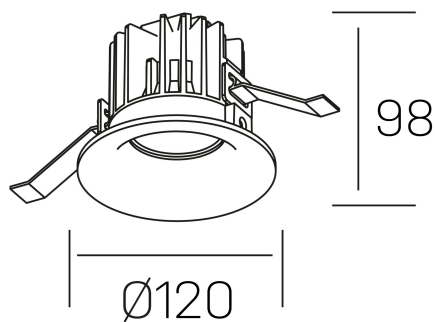

**luxo**  
K50150.03.RF.BK-BK.38.ST.9.30

#### GENERAL DETAILS

INSTALLATION	recessed with frame
FINISHES ALUMINIUM	Black-Black
LIGHT DIRECTION	Fixed
BEAM ANGLE	38°
INT/EXT IP DEGREE	IP 32
MATERIAL	Aluminum
IK DEGREE	IK05
UTILIZATION	Indoor
WARRANTY	3 years

#### ELECTRICAL DETAILS

LAMP	LED
POWER	20 W
COLOUR TEMPERATURE	3000K
LUMINOUS FLUX	1890 Lm
EFFICACY DIMMING	90 Lm/W
DIMABLE	No Dim
DRIVER	Remote
CLASS PROTECTION	II
COLOUR RENDERING INDEX	CRI>90
VOLTAGE	220-240 V
FRECUENCIA	50-60 Hz
CURRENT INTENSITY	500 mA
LIFE TIME	50.000 h

#### GENERAL DIMENSIONS

DIMENSIONS	Ø 120 mm
CUT OUT	Ø 113 mm
HEIGHT	h 98 mm
DIMENSIONES DE EMBALAJE	125 × 125 × 115 mm
PESO NETO	0.50

\*Please might expect a max.15% figure reduction in finishes other than white