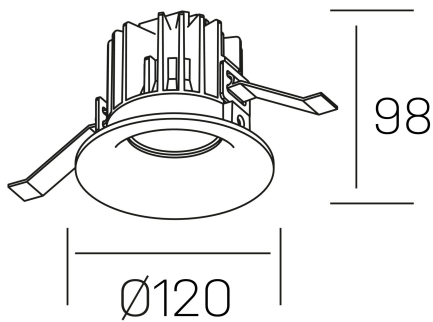

luxo
K50150.03.RF.BK-BK.38.ST.9.27.PU

GENERAL DETAILS

INSTALLATION	recessed with frame
FINISHES ALUMINIUM	Black-Black
LIGHT DIRECTION	Fixed
BEAM ANGLE	38°
INT/EXT IP DEGREE	IP 32
MATERIAL	Aluminum
IK DEGREE	IK05
UTILIZATION	Indoor
WARRANTY	3 years

ELECTRICAL DETAILS

LAMP	LED
POWER	20 W
COLOUR TEMPERATURE	2700K
LUMINOUS FLUX	1835 Lm
EFFICACY DIMMING	88 Lm/W
DIMABLE	Push
DRIVER	Remote
CLASS PROTECTION	II
COLOUR RENDERING INDEX	CRI>90
VOLTAGE	220-240 V
FRECUENCIA	50-60 Hz
CURRENT INTENSITY	500 mA
LIFE TIME	50.000 h

GENERAL DIMENSIONS

DIMENSIONS	Ø 120 mm
CUT OUT	Ø 113 mm
HEIGHT	h 98 mm
DIMENSIONES DE EMBALAJE	125 × 125 × 115 mm
PESO NETO	0.50

*Please might expect a max.15% figure reduction in finishes other than white