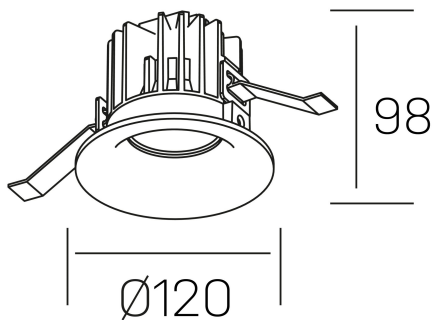

luxo
K50150.03.RF.BK-BK.38.ST.9.27.PC

GENERAL DETAILS

INSTALLATION	recessed with frame
FINISHES ALUMINIUM	Black-Black
LIGHT DIRECTION	Fixed
BEAM ANGLE	38°
INT/EXT IP DEGREE	IP 32
MATERIAL	Aluminum
IK DEGREE	IK05
UTILIZATION	Indoor
WARRANTY	3 years

ELECTRICAL DETAILS

LAMP	LED
POWER	20 W
COLOUR TEMPERATURE	2700K
LUMINOUS FLUX	1835 Lm
EFFICACY DIMMING	88 Lm/W
DIMABLE	PHASE CUT
DRIVER	Remote
CLASS PROTECTION	II
COLOUR RENDERING INDEX	CRI>90
VOLTAGE	220-240 V
FRECUENCIA	50-60 Hz
CURRENT INTENSITY	400 mA
LIFE TIME	35.000 h

GENERAL DIMENSIONS

DIMENSIONS	Ø 120 mm
CUT OUT	Ø 113 mm
HEIGHT	h 98 mm
DIMENSIONES DE EMBALAJE	125 × 125 × 115 mm
PESO NETO	0.50

*Please might expect a max.15% figure reduction in finishes other than white