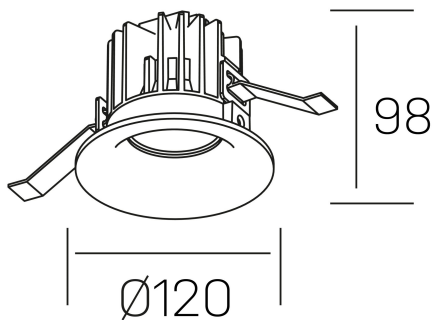

**luxo**  
K50150.03.RF.BK-BK.38.ST.9.27.PC

## GENERAL DETAILS

INSTALLATION	recessed with frame
FINISHES ALUMINIUM	Black-Black
LIGHT DIRECTION	Fixed
BEAM ANGLE	38°
INT/EXT IP DEGREE	IP 32
MATERIAL	Aluminum
IK DEGREE	IK05
UTILIZATION	Indoor
WARRANTY	3 years

## ELECTRICAL DETAILS

LAMP	LED
POWER	20 W
COLOUR TEMPERATURE	2700K
LUMINOUS FLUX	1835 Lm
EFFICACY DIMMING	88 Lm/W
DIMABLE	PHASE CUT
DRIVER	Remote
CLASS PROTECTION	II
COLOUR RENDERING INDEX	CRI>90
VOLTAGE	220-240 V
FRECUENCIA	50-60 Hz
CURRENT INTENSITY	500 mA
LIFE TIME	50.000 h

## GENERAL DIMENSIONS

DIMENSIONS	Ø 120 mm
CUT OUT	Ø 113 mm
HEIGHT	h 98 mm
DIMENSIONES DE EMBALAJE	125 × 125 × 115 mm
PESO NETO	0.50

\*Please might expect a max.15% figure reduction in finishes other than white