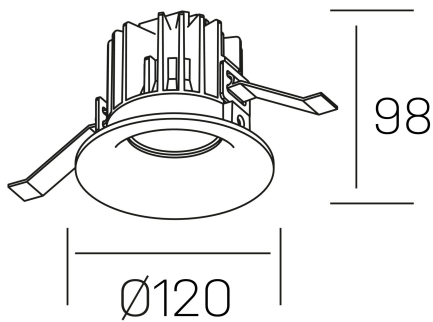

luxo
K50150.03.RF.BK-BK.38.ST.9.27.D1

GENERAL DETAILS

INSTALLATION	recessed with frame
FINISHES ALUMINIUM	Black-Black
LIGHT DIRECTION	Fixed
BEAM ANGLE	38°
INT/EXT IP DEGREE	IP 32
MATERIAL	Aluminum
IK DEGREE	IK05
UTILIZATION	Indoor
WARRANTY	3 years

ELECTRICAL DETAILS

LAMP	LED
POWER	20 W
COLOUR TEMPERATURE	2700K
LUMINOUS FLUX	1835 Lm
EFFICACY DIMMING	88 Lm/W
DIMABLE	1.10v
DRIVER	Remote
CLASS PROTECTION	II
COLOUR RENDERING INDEX	CRI>90
VOLTAGE	220-240 V
FRECUENCIA	50-60 Hz
CURRENT INTENSITY	500 mA
LIFE TIME	50.000 h

GENERAL DIMENSIONS

DIMENSIONS	Ø 120 mm
CUT OUT	Ø 113 mm
HEIGHT	h 98 mm
DIMENSIONES DE EMBALAJE	125 × 125 × 115 mm
PESO NETO	0.50

*Please might expect a max.15% figure reduction in finishes other than white