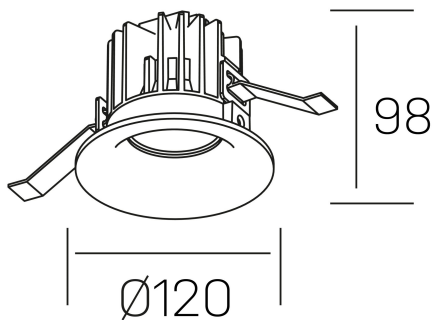

luxo
K50150.03.RF.BK-BK.38.ST.9.27.D1

GENERAL DETAILS

INSTALLATION	recessed with frame
FINISHES ALUMINIUM	Black-Black
LIGHT DIRECTION	Fixed
BEAM ANGLE	38°
INT/EXT IP DEGREE	IP 32
MATERIAL	Aluminum
IK DEGREE	IK05
UTILIZATION	Indoor
WARRANTY	3 years

ELECTRICAL DETAILS

LAMP	LED
POWER	20 W
COLOUR TEMPERATURE	2700K
LUMINOUS FLUX	1835 Lm
EFFICACY DIMMING	88 Lm/W
DIMABLE	1.10v
DRIVER	Remote
CLASS PROTECTION	II
COLOUR RENDERING INDEX	CRI>90
VOLTAGE	220-240 V
FRECUENCIA	50-60 Hz
CURRENT INTENSITY	500 mA
LIFE TIME	35.000 h

GENERAL DIMENSIONS

DIMENSIONS	Ø 120 mm
CUT OUT	Ø 113 mm
HEIGHT	h 98 mm
DIMENSIONES DE EMBALAJE	125 × 125 × 115 mm
PESO NETO	0.50

*Please might expect a max.15% figure reduction in finishes other than white