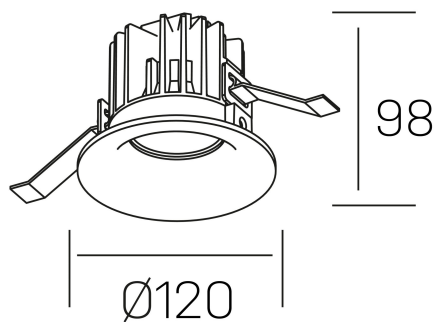

luxo
K50150.03.RF.BK-BK.38.ST.9.27

GENERAL DETAILS

INSTALLATION	recessed with frame
FINISHES ALUMINIUM	Black-Black
LIGHT DIRECTION	Fixed
BEAM ANGLE	38°
INT/EXT IP DEGREE	IP 32
MATERIAL	Aluminum
IK DEGREE	IK05
UTILIZATION	Indoor
WARRANTY	3 years

ELECTRICAL DETAILS

LAMP	LED
POWER	20 W
COLOUR TEMPERATURE	2700K
LUMINOUS FLUX	1835 Lm
EFFICACY DIMMING	88 Lm/W
DIMABLE	No Dim
DRIVER	Remote
CLASS PROTECTION	II
COLOUR RENDERING INDEX	CRI>90
VOLTAGE	220-240 V
FRECUENCIA	50-60 Hz
CURRENT INTENSITY	500 mA
LIFE TIME	50.000 h

GENERAL DIMENSIONS

DIMENSIONS	Ø 120 mm
CUT OUT	Ø 113 mm
HEIGHT	h 98 mm
DIMENSIONES DE EMBALAJE	125 × 125 × 115 mm
PESO NETO	0.50

*Please might expect a max.15% figure reduction in finishes other than white