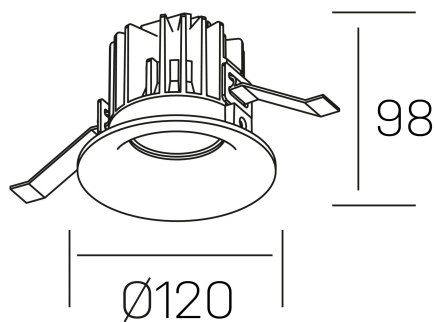

luxo
K50150.03.RF.BK-BK.25.ST.9.40

GENERAL DETAILS

INSTALLATION	recessed with frame
FINISHES ALUMINIUM	Black-Black
LIGHT DIRECTION	Fixed
BEAM ANGLE	25°
INT/EXT IP DEGREE	IP 32
MATERIAL	Aluminum
IK DEGREE	IK05
UTILIZATION	Indoor
WARRANTY	3 years

ELECTRICAL DETAILS

LAMP	LED
POWER	20 W
COLOUR TEMPERATURE	4000K
LUMINOUS FLUX	1920 Lm
EFFICACY DIMMING	92 Lm/W
DIMABLE	No Dim
DRIVER	Remote
CLASS PROTECTION	II
COLOUR RENDERING INDEX	CRI>90
VOLTAGE	220-240 V
FRECUENCIA	50-60 Hz
CURRENT INTENSITY	400 mA
LIFE TIME	35.000 h

GENERAL DIMENSIONS

DIMENSIONS	Ø 120 mm
CUT OUT	Ø 113 mm
HEIGHT	h 98 mm
DIMENSIONES DE EMBALAJE	125 × 125 × 115 mm
PESO NETO	0.50

*Please might expect a max.15% figure reduction in finishes other than white