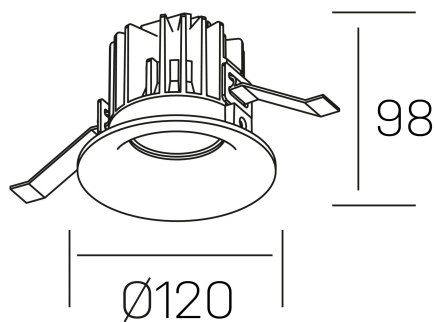

luxo
K50150.03.RF.BK-BK.25.ST.9.30

GENERAL DETAILS

INSTALLATION	recessed with frame
FINISHES ALUMINIUM	Black-Black
LIGHT DIRECTION	Fixed
BEAM ANGLE	25°
INT/EXT IP DEGREE	IP 32
MATERIAL	Aluminum
IK DEGREE	IK05
UTILIZATION	Indoor
WARRANTY	3 years

ELECTRICAL DETAILS

LAMP	LED
POWER	20 W
COLOUR TEMPERATURE	3000K
LUMINOUS FLUX	1890 Lm
EFFICACY DIMMING	90 Lm/W
DIMABLE	No Dim
DRIVER	Remote
CLASS PROTECTION	II
COLOUR RENDERING INDEX	CRI>90
VOLTAGE	220-240 V
FRECUENCIA	50-60 Hz
CURRENT INTENSITY	500 mA
LIFE TIME	50.000 h

GENERAL DIMENSIONS

DIMENSIONS	Ø 120 mm
CUT OUT	Ø 113 mm
HEIGHT	h 98 mm
DIMENSIONES DE EMBALAJE	125 × 125 × 115 mm
PESO NETO	0.50

*Please might expect a max.15% figure reduction in finishes other than white