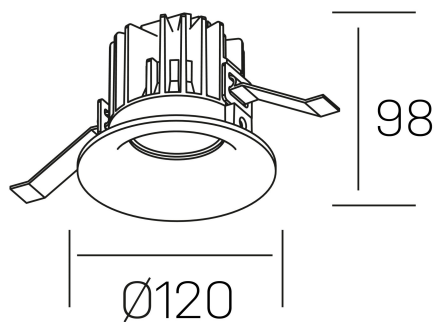

**luxo**  
K50150.03.RF.BK-BK.25.ST.9.27

#### GENERAL DETAILS

INSTALLATION	recessed with frame
FINISHES ALUMINIUM	Black-Black
LIGHT DIRECTION	Fixed
BEAM ANGLE	25°
INT/EXT IP DEGREE	IP 32
MATERIAL	Aluminum
IK DEGREE	IK05
UTILIZATION	Indoor
WARRANTY	3 years

#### ELECTRICAL DETAILS

LAMP	LED
POWER	20 W
COLOUR TEMPERATURE	2700K
LUMINOUS FLUX	1835 Lm
EFFICACY DIMMING	88 Lm/W
DIMABLE	No Dim
DRIVER	Remote
CLASS PROTECTION	II
COLOUR RENDERING INDEX	CRI>90
VOLTAGE	220-240 V
FRECUENCIA	50-60 Hz
CURRENT INTENSITY	400 mA
LIFE TIME	35.000 h

#### GENERAL DIMENSIONS

DIMENSIONS	Ø 120 mm
CUT OUT	Ø 113 mm
HEIGHT	h 98 mm
DIMENSIONES DE EMBALAJE	125 × 125 × 115 mm
PESO NETO	0.50

\*Please might expect a max.15% figure reduction in finishes other than white