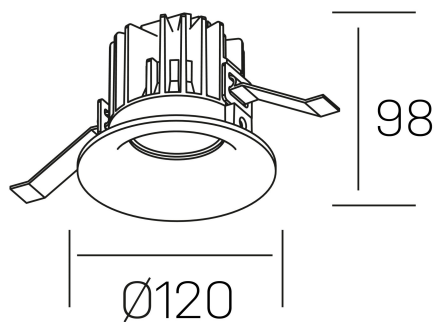

**luxo**  
K50150.03.RF.BK-BK.15.ST.9.40

#### GENERAL DETAILS

INSTALLATION	recessed with frame
FINISHES ALUMINIUM	Black-Black
LIGHT DIRECTION	Fixed
BEAM ANGLE	15°
INT/EXT IP DEGREE	IP 32
MATERIAL	Aluminum
IK DEGREE	IK05
UTILIZATION	Indoor
WARRANTY	3 years

#### ELECTRICAL DETAILS

LAMP	LED
POWER	20 W
COLOUR TEMPERATURE	4000K
LUMINOUS FLUX	1920 Lm
EFFICACY DIMMING	92 Lm/W
DIMABLE	No Dim
DRIVER	Remote
CLASS PROTECTION	II
COLOUR RENDERING INDEX	CRI>90
VOLTAGE	220-240 V
FRECUENCIA	50-60 Hz
CURRENT INTENSITY	400 mA
LIFE TIME	35.000 h

#### GENERAL DIMENSIONS

DIMENSIONS	Ø 120 mm
CUT OUT	Ø 113 mm
HEIGHT	h 98 mm
DIMENSIONES DE EMBALAJE	125 × 125 × 115 mm
PESO NETO	0.50

\*Please might expect a max.15% figure reduction in finishes other than white