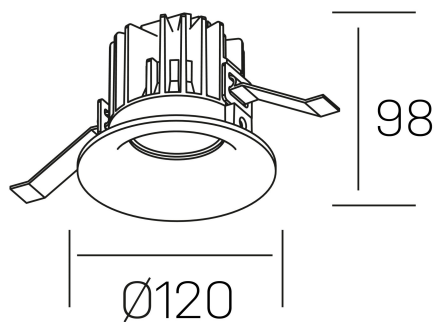

luxo
K50150.03.RF.BK-BK.15.ST.9.27

GENERAL DETAILS

INSTALLATION	recessed with frame
FINISHES ALUMINIUM	Black-Black
LIGHT DIRECTION	Fixed
BEAM ANGLE	15°
INT/EXT IP DEGREE	IP 32
MATERIAL	Aluminum
IK DEGREE	IK05
UTILIZATION	Indoor
WARRANTY	3 years

ELECTRICAL DETAILS

LAMP	LED
POWER	20 W
COLOUR TEMPERATURE	2700K
LUMINOUS FLUX	1835 Lm
EFFICACY DIMMING	88 Lm/W
DIMABLE	No Dim
DRIVER	Remote
CLASS PROTECTION	II
COLOUR RENDERING INDEX	CRI>90
VOLTAGE	220-240 V
FRECUENCIA	50-60 Hz
CURRENT INTENSITY	500 mA
LIFE TIME	50.000 h

GENERAL DIMENSIONS

DIMENSIONS	Ø 120 mm
CUT OUT	Ø 113 mm
HEIGHT	h 98 mm
DIMENSIONES DE EMBALAJE	125 × 125 × 115 mm
PESO NETO	0.50

*Please might expect a max.15% figure reduction in finishes other than white