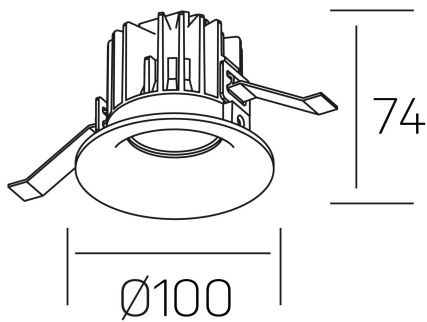

**luxo**  
K50150.02.RF.WH-WH.60.ST.9.40.PU

## GENERAL DETAILS

|                    |                     |
|--------------------|---------------------|
| INSTALLATION       | recessed with frame |
| FINISHES ALUMINIUM | White-White         |
| LIGHT DIRECTION    | Fixed               |
| BEAM ANGLE         | 60°                 |
| INT/EXT IP DEGREE  | IP 32               |
| MATERIAL           | Aluminum            |
| IK DEGREE          | IK05                |
| UTILIZATION        | Indoor              |
| WARRANTY           | 3 years             |

## ELECTRICAL DETAILS

|                        |           |
|------------------------|-----------|
| LAMP                   | LED       |
| POWER                  | 12 W      |
| COLOUR TEMPERATURE     | 4000K     |
| LUMINOUS FLUX          | 1130 Lm   |
| EFFICACY DIMMING       | 90 Lm/W   |
| DIMABLE                | Push      |
| DRIVER                 | Remote    |
| CLASS PROTECTION       | II        |
| COLOUR RENDERING INDEX | CRI>90    |
| VOLTAGE                | 220-240 V |
| FRECUENCIA             | 50-60 Hz  |
| CURRENT INTENSITY      | 300 mA    |
| LIFE TIME              | 50.000 h  |

## GENERAL DIMENSIONS

|                         |                    |
|-------------------------|--------------------|
| DIMENSIONS              | Ø 100 mm           |
| CUT OUT                 | Ø 90 mm            |
| HEIGHT                  | h 75 mm            |
| DIMENSIONES DE EMBALAJE | 100 × 100 × 100 mm |
| PESO NETO               | 0.28               |