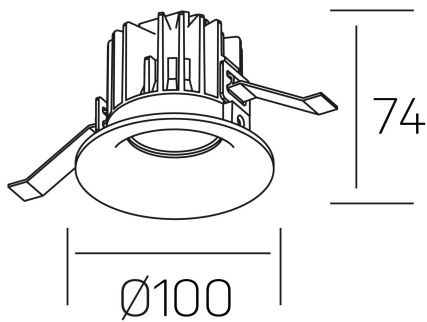

luxo
K50150.02.RF.WH-WH.60.ST.9.30.DA

GENERAL DETAILS

INSTALLATION	recessed with frame
FINISHES ALUMINIUM	White-White
LIGHT DIRECTION	Fixed
BEAM ANGLE	60°
INT/EXT IP DEGREE	IP 32
MATERIAL	Aluminum
IK DEGREE	IK05
UTILIZATION	Indoor
WARRANTY	3 years

ELECTRICAL DETAILS

LAMP	LED
POWER	12 W
COLOUR TEMPERATURE	3000K
LUMINOUS FLUX	1100 lm
EFFICACY DIMMING	88 Lm/W
DIMABLE	DALI
DRIVER	Remote
CLASS PROTECTION	II
COLOUR RENDERING INDEX	CRI>90
VOLTAGE	220-240 V
FRECUENCIA	50-60 Hz
CURRENT INTENSITY	300 mA
LIFE TIME	50.000 h

GENERAL DIMENSIONS

DIMENSIONS	Ø 100 mm
CUT OUT	Ø 90 mm
HEIGHT	h 75 mm
DIMENSIONES DE EMBALAJE	100 × 100 × 100 mm
PESO NETO	0.28

*Please might expect a max.15% figure reduction in finishes other than white