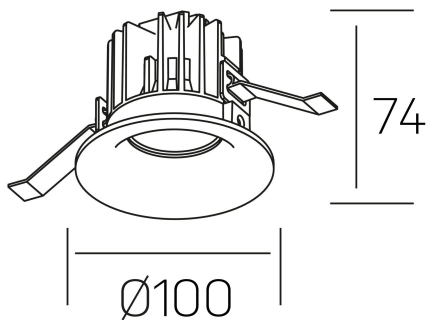

luxo
K50150.02.RF.WH-WH.60.ST.9.30

GENERAL DETAILS

INSTALLATION	recessed with frame
FINISHES ALUMINIUM	White-White
LIGHT DIRECTION	Fixed
BEAM ANGLE	60°
INT/EXT IP DEGREE	IP 32
MATERIAL	Aluminum
IK DEGREE	IK05
UTILIZATION	Indoor
WARRANTY	3 years

ELECTRICAL DETAILS

LAMP	LED
POWER	12 W
COLOUR TEMPERATURE	3000K
LUMINOUS FLUX	1100 lm
EFFICACY DIMMING	88 Lm/W
DIMABLE	No Dim
DRIVER	Remote
CLASS PROTECTION	II
COLOUR RENDERING INDEX	CRI>90
VOLTAGE	220-240 V
FRECUENCIA	50-60 Hz
CURRENT INTENSITY	300 mA
LIFE TIME	50.000 h

GENERAL DIMENSIONS

DIMENSIONS	Ø 100 mm
CUT OUT	Ø 90 mm
HEIGHT	h 75 mm
DIMENSIONES DE EMBALAJE	100 × 100 × 100 mm
PESO NETO	0.28

*Please might expect a max.15% figure reduction in finishes other than white