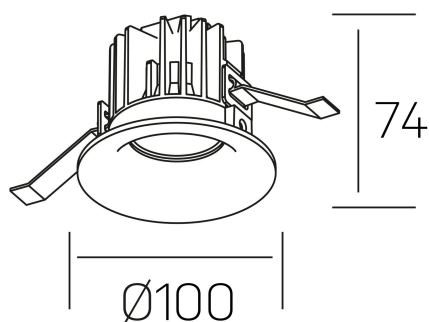

luxo
K50150.02.RF.WH-WH.60.ST.9.30

GENERAL DETAILS

| | |
|--------------------|---------------------|
| INSTALLATION | recessed with frame |
| FINISHES ALUMINIUM | White-White |
| LIGHT DIRECTION | Fixed |
| BEAM ANGLE | 60° |
| INT/EXT IP DEGREE | IP 32 |
| MATERIAL | Aluminum |
| IK DEGREE | IK05 |
| UTILIZATION | Indoor |
| WARRANTY | 3 years |

ELECTRICAL DETAILS

| | |
|------------------------|-----------|
| LAMP | LED |
| POWER | 12 W |
| COLOUR TEMPERATURE | 3000K |
| LUMINOUS FLUX | 1100 lm |
| EFFICACY DIMMING | 88 Lm/W |
| DIMABLE | No Dim |
| DRIVER | Remote |
| CLASS PROTECTION | II |
| COLOUR RENDERING INDEX | CRI>90 |
| VOLTAGE | 220-240 V |
| FRECUENCIA | 50-60 Hz |
| CURRENT INTENSITY | 250 mA |
| LIFE TIME | 35.000 h |

GENERAL DIMENSIONS

| | |
|-------------------------|--------------------|
| DIMENSIONS | Ø 100 mm |
| CUT OUT | Ø 90 mm |
| HEIGHT | h 75 mm |
| DIMENSIONES DE EMBALAJE | 100 × 100 × 100 mm |
| PESO NETO | 0.28 |