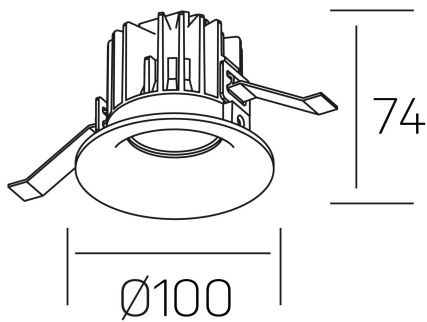

luxo
K50150.02.RF.WH-WH.60.ST.9.30

GENERAL DETAILS

INSTALLATION	recessed with frame
FINISHES ALUMINIUM	White-White
LIGHT DIRECTION	Fixed
BEAM ANGLE	60°
INT/EXT IP DEGREE	IP 32
MATERIAL	Aluminum
IK DEGREE	IK05
UTILIZATION	Indoor
WARRANTY	3 years

ELECTRICAL DETAILS

LAMP	LED
POWER	12 W
COLOUR TEMPERATURE	3000K
LUMINOUS FLUX	1100 lm
EFFICACY DIMMING	88 Lm/W
DIMABLE	No Dim
DRIVER	Remote
CLASS PROTECTION	II
COLOUR RENDERING INDEX	CRI>90
VOLTAGE	220-240 V
FRECUENCIA	50-60 Hz
CURRENT INTENSITY	300 mA
LIFE TIME	35.000 h

GENERAL DIMENSIONS

DIMENSIONS	Ø 100 mm
CUT OUT	Ø 90 mm
HEIGHT	h 75 mm
DIMENSIONES DE EMBALAJE	100 × 100 × 100 mm
PESO NETO	0.28

*Please might expect a max.15% figure reduction in finishes other than white